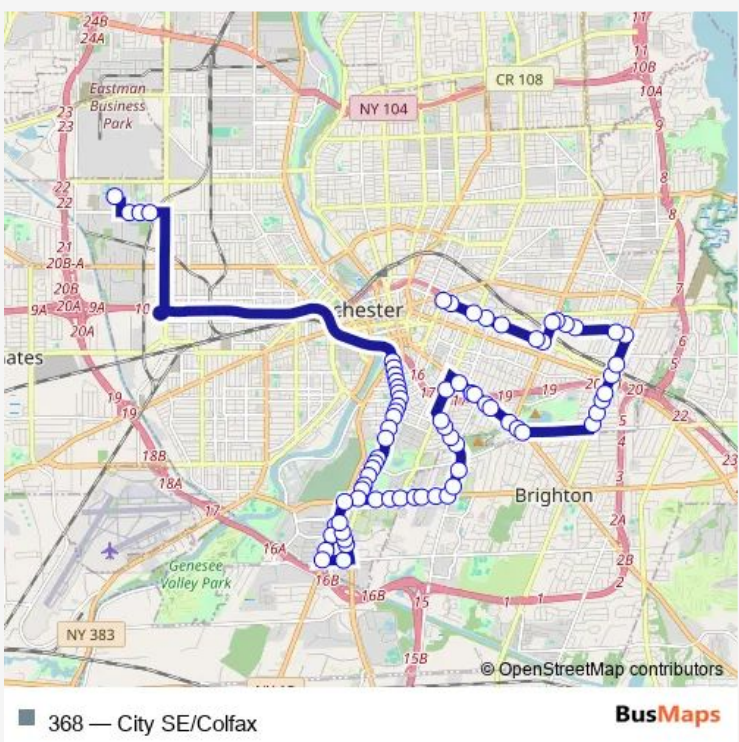

Bus 368 City SE/Colfax

[Go to website](#)

Direction
 South & Mt Hope — Edison Tech High School
 72 stops
[Open route schedule](#)

- South & Mt Hope
- South & Comfort
- South & Alexander
- South & Hamilton
- South & Averill
- South & Hickory
- South & Gregory
- South & Sanford
- South & Cypress
- South & Linden
- South & Rockingham
- South & Bellevue
- South & Reservoir
- South & Pavilion
- South & Highland
- South & Wall
- South & Stewart
- South & Langslow
- South & Elmwood
- Mt Hope & Rossiter
- Mt Hope & Lattimore

Route schedule
 South & Mt Hope — Edison Tech High School

Monday	06:07
Tuesday	06:07
Wednesday	06:07
Thursday	06:07
Friday	06:07
Saturday	—
Sunday	—

Route info
 Direction: South & Mt Hope
 Stops: 72
 Trip Duration: 1 hour 8 min

Mt Hope & Elmerston

Mt Hope & Westmoreland

Westfall & E Henrietta

E Henrietta & South

E Henrietta & Brighton Park

E Henrietta & Boothe

E Henrietta & Rosemount

Mt Hope & Elmwood

University & Oliver

University & Portsmouth

University & Atlantic

University & Goodman

University & Alexander

University & Union

368 Bus time schedules and route maps are available in an offline PDF at busmaps.com. Use the busmaps.com website to see live bus times, train schedule or subway schedule, and step-by-step directions for all public transit in Rochester