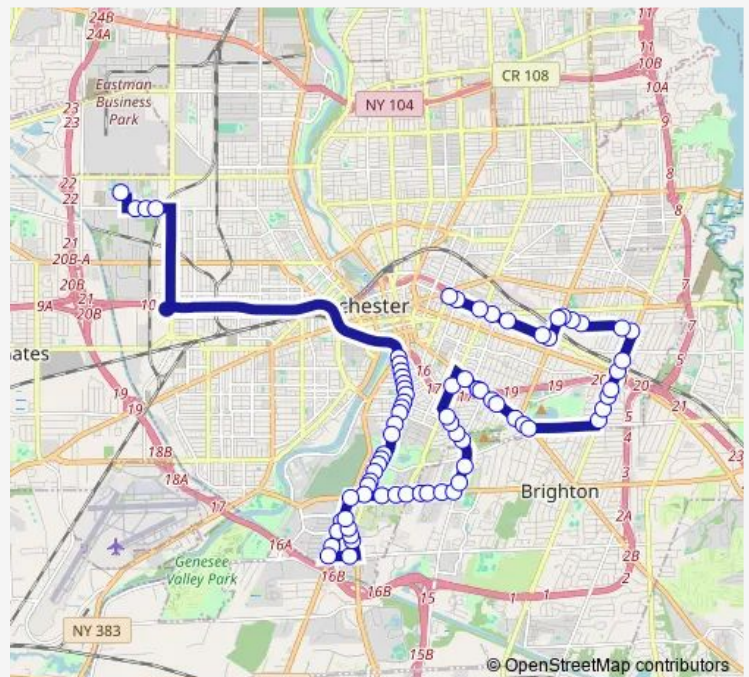

Bus 368 City SE/Colfax

[Go to website](#)

Direction

South & Mt Hope — Edison Tech High School

72 stops

[Open route schedule](#)

- South & Mt Hope
- South & Comfort
- South & Alexander
- South & Hamilton
- South & Averill
- South & Hickory
- South & Gregory
- South & Sanford
- South & Cypress
- South & Linden
- South & Rockingham
- South & Bellevue
- South & Reservoir
- South & Pavilion
- South & Highland
- South & Wall
- South & Stewart
- South & Langslow
- South & Elmwood
- Mt Hope & Rossiter
- Mt Hope & Lattimore

Route schedule

South & Mt Hope — Edison Tech High School

| | |
|-----------|-------|
| Monday | 06:07 |
| Tuesday | 06:07 |
| Wednesday | 06:07 |
| Thursday | 06:07 |
| Friday | 06:07 |
| Saturday | — |
| Sunday | — |

Route info

Direction: South & Mt Hope

Stops: 72

Trip Duration: 1 hour 8 min

368 — City SE/Colfax

BusMaps

Mt Hope & Elmerston

Mt Hope & Westmoreland

Westfall & E Henrietta

E Henrietta & South

E Henrietta & Brighton Park

E Henrietta & Boothe

E Henrietta & Rosemount

Mt Hope & Elmwood

Elmwood & Rochester Psych Ctr

Elmwood & Azalea