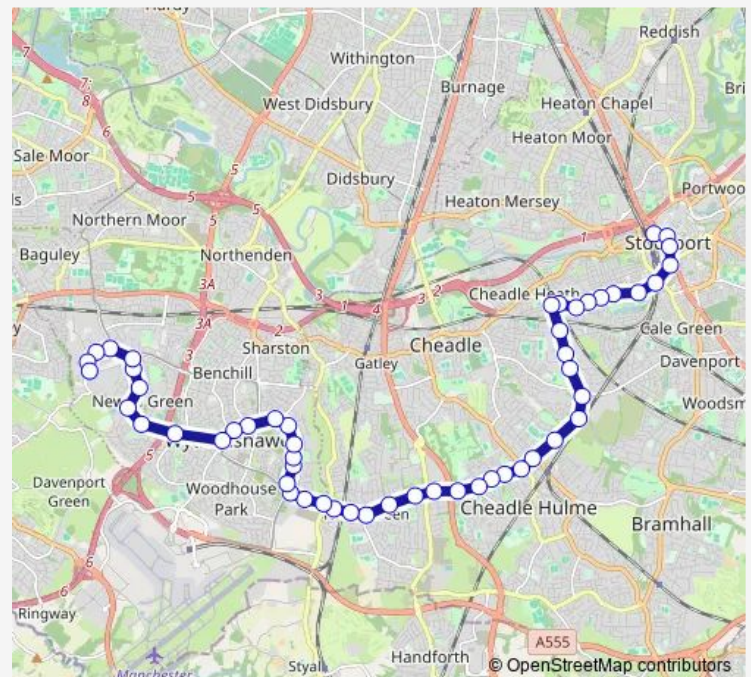

Gourham Drive

### Route schedule

Stockport Interchange — Wythenshawe Hospital

Monday 05:45-23:00

Tuesday 05:45-23:00

Wednesday 05:45-23:00

Thursday 05:45-23:00

Friday 05:45-23:00

Saturday 08:29-23:00

### Route info

Direction: Stockport Interchange

Stops: 52

Trip Duration: 0 hour 39 min

368 — Stockport - Wythenshawe Hospital

Bankfield Road

Conway Road

Bruntwood Lane