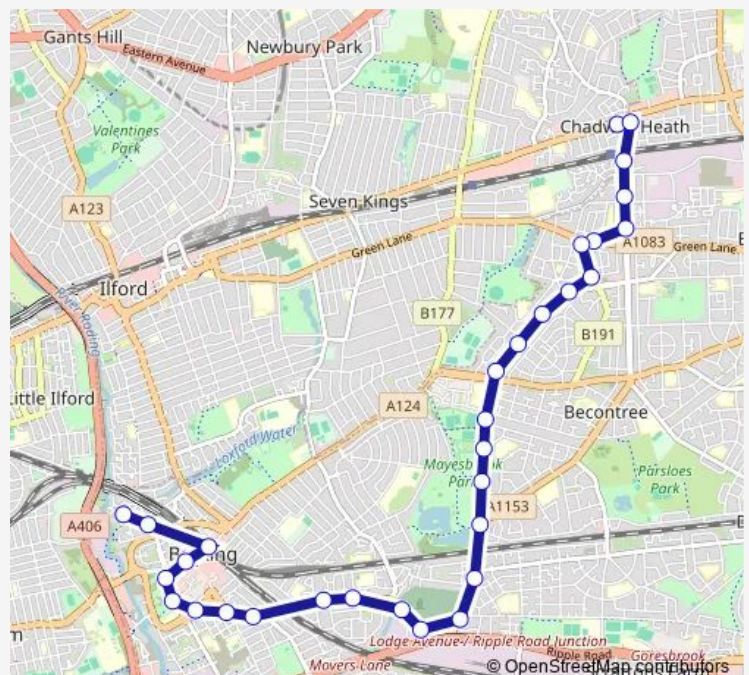

Bus 368 Chadwell Heath - Mayesbrook Park - Lodge Avenue - Ripple Road - Barking Station and Harts Lane

[Go to website](#)

Direction

Harts Lane Estate — Wangey Road

28 stops

[Open route schedule](#)

- Harts Lane Estate
- Cowbridge Lane
- Barking Station
- Barking Town Centre
- Broadway Theatre
- Sunningdale Avenue (Ig11)
- King Edwards Road
- Blake Avenue
- Tudor Road Upney
- Rippleside Cemetery
- Barking Industrial Park
- Stamford Road (RM9)
- Porters Avenue
- St. Cedd's Church
- Ivinghoe Road
- Ilchester Road
- Longbridge Road /Becontree Ave
- Mayesbrook Road
- School Way
- Waldegrave Road
- Bennetts Castle Lane Beacontree

Route schedule

Harts Lane Estate — Wangey Road

Monday	00:05-23:45
Tuesday	00:05-23:45
Wednesday	00:05-23:45
Thursday	00:05-23:45
Friday	00:05-23:45
Saturday	00:05-23:45
Sunday	00:05-23:45

Route info

Direction: Harts Lane Estate

Stops: 28

Trip Duration: 0 hour 39 min

368 — Chadwell Heath - Mayesbrook Park - Lodge Avenue - Ripple Road - Barking Station and Harts Lane

Winterbourne Road

Greenway

Green Lane Becontree

Mayfield Road Chadwell Heath

Scottes Lane

Chadwell Heath Station

Wangey Road

Direction

Wangey Road — Harts Lane Estate

31 stops

[Open route schedule](#)

Wangey Road