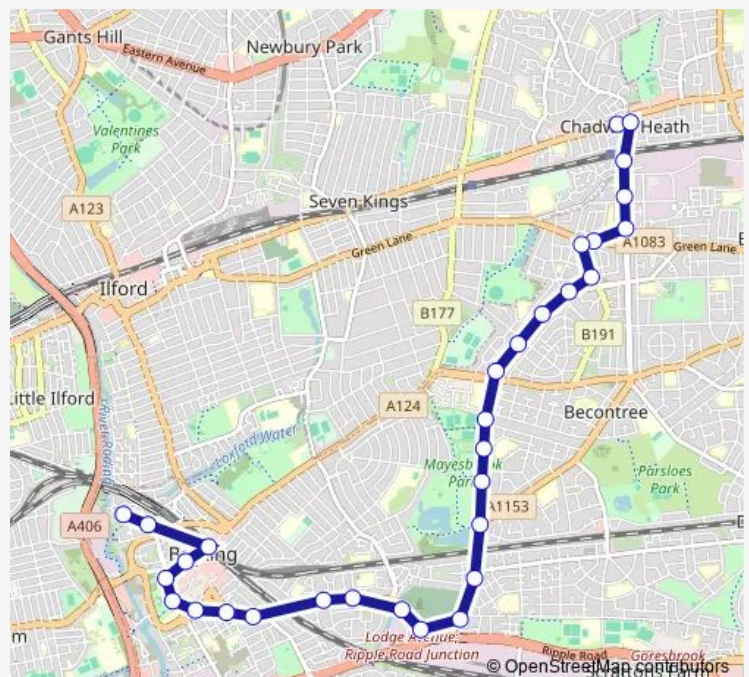

Bus 368 Chadwell Heath - Mayesbrook Park - Lodge Avenue - Ripple Road - Barking Station and Harts Lane

[Go to website](#)

Direction

Harts Lane Estate — Wangey Road

28 stops

[Open route schedule](#)

- Harts Lane Estate
- Cowbridge Lane
- Barking Station
- Barking Town Centre
- Broadway Theatre
- Sunningdale Avenue (Ig11)
- King Edwards Road
- Blake Avenue
- Tudor Road Upney
- Rippleside Cemetery
- Barking Industrial Park
- Stamford Road (RM9)
- Porters Avenue
- St. Cedd's Church
- Ivinghoe Road
- Ilchester Road
- Longbridge Road /Becontree Ave
- Mayesbrook Road
- School Way
- Waldegrave Road
- Bennetts Castle Lane Beacontree

Route schedule

Harts Lane Estate — Wangey Road

Monday	00:05-23:45
Tuesday	00:05-23:45
Wednesday	00:05-23:45
Thursday	00:05-23:45
Friday	00:05-23:45
Saturday	00:05-23:45
Sunday	00:05-23:45

Route info

Direction: Harts Lane Estate

Stops: 28

Trip Duration: 0 hour 41 min

368 — Chadwell Heath - Mayesbrook Park - Lodge Avenue - Ripple Road - Barking Station and Harts Lane

Winterbourne Road

Greenway

Green Lane Becontree

Mayfield Road Chadwell Heath

Scottes Lane

Chadwell Heath Station

Wangey Road

Direction

Wangey Road — Harts Lane Estate

31 stops

[Open route schedule](#)

Wangey Road