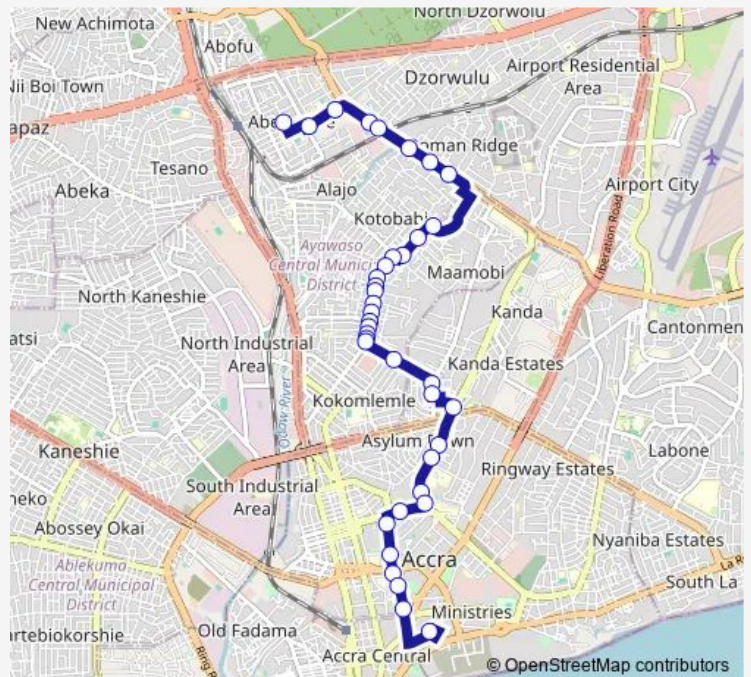

### Direction

Abelenkpe — Accra New Tema Station

38 stops

[Open route schedule](#)

- Abelenkpe
- Abelenkpe Curve
- Abelenkpe Fire Station
- Railway
- Dzorwulu Junction
- Ebony
- Roman Ridge 1st
- Roman Ridge 2nd
- Club 1000
- Abavana
- Kotobabi Police Station
- Taxi Rank
- Nkansah Gyan
- Five five
- Master Chef
- Agbadinar
- Accra New Town (37 Station)
- Newtown Total
- Ghana Commercial Bank
- Lapaz Station
- College

### Route schedule

Abelenkpe — Accra New Tema Station

Monday	06:00
Tuesday	06:00
Wednesday	06:00
Thursday	06:00
Friday	06:00
Saturday	06:00
Sunday	06:00

### Route info

Direction: Abelenkpe

Stops: 38

Trip Duration: 1 hour 2 min

368 — Accra New Tema Station ↔ Abelemkpe

New Town

Nima Junction

Commandos

## Route info

Direction: Accra New Tema Station

Stops: 29

Trip Duration: 0 hour 51 min

Ebony

Dzorwulu Junction

Abelenkpe Curve

Abelenkpe