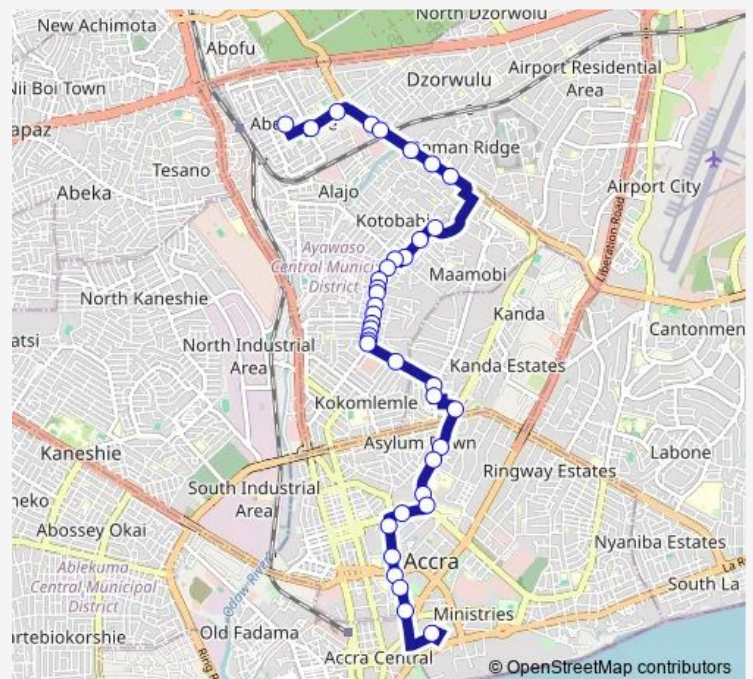

### Direction

Abelenkpe — Accra New Tema Station

38 stops

[Open route schedule](#)

- Abelenkpe
- Abelenkpe Curve
- Abelenkpe Fire Station
- Railway
- Dzorwulu Junction
- Ebony
- Roman Ridge 1st
- Roman Ridge 2nd
- Club 1000
- Abavana
- Kotobabi Police Station
- Taxi Rank
- Nkansah Gyan
- Five five
- Master Chef
- Agbadinar
- Accra New Town (37 Station)
- Newtown Total
- Ghana Commercial Bank
- Lapaz Station
- College

### Route schedule

Abelenkpe — Accra New Tema Station

Monday	06:00
Tuesday	06:00
Wednesday	06:00
Thursday	06:00
Friday	06:00
Saturday	06:00
Sunday	06:00

### Route info

Direction: Abelenkpe

Stops: 38

Trip Duration: 1 hour 2 min

368 — Accra New Tema Station ↔ Abelemkpe

New Town

Nima Junction

Commandos

## Route info

Direction: Accra New Tema Station

Stops: 29

Trip Duration: 0 hour 51 min

Ebony

Dzorwulu Junction

Abelenkpe Curve

Abelenkpe