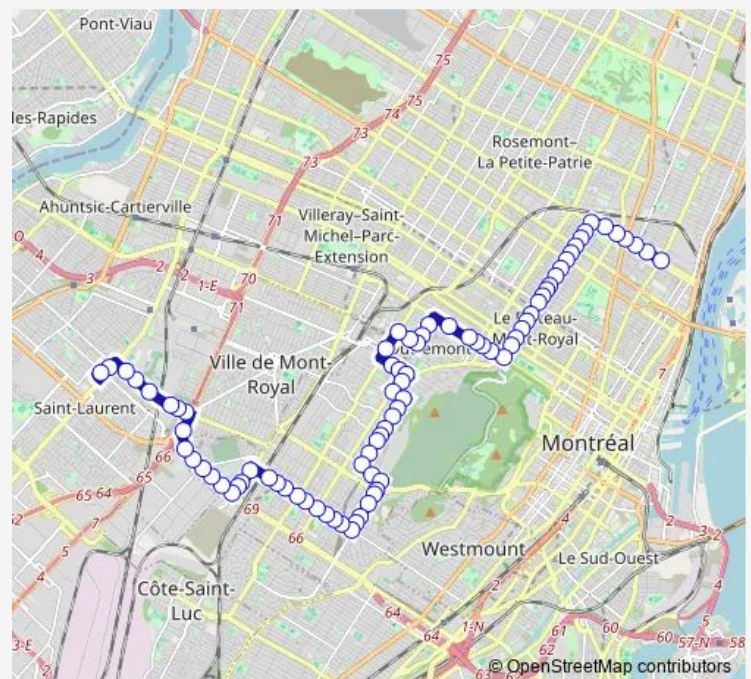

### Route schedule

Station Côte-Vertu — Station Frontenac (Frontenac / Ontario)

Monday 03:39-02:08<sup>+1</sup>

Tuesday 03:02-02:08<sup>+1</sup>

Wednesday 03:02-02:54<sup>+1</sup>

Thursday 03:02-02:54<sup>+1</sup>

### Route info

Direction: Station Côte-Vertu

Stops: 84

Trip Duration: 1 hour 0 min

368 — Avenue-du-Mont-Royal

Victoria / De La Peltrie

Station Côte-Sainte-Catherine

Victoria / Saint-Kevin