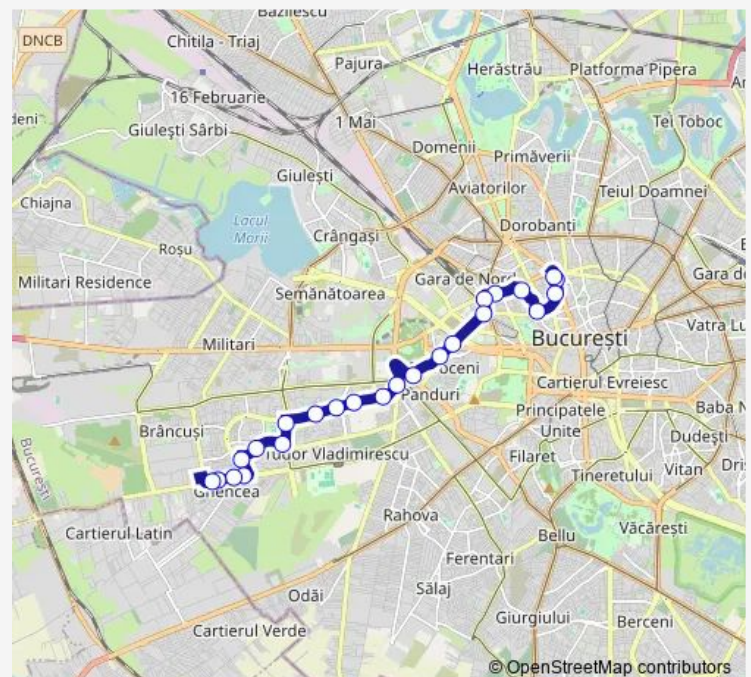

Piata Romana

Route schedule

Valea Oltului — Piata Romana

Monday 05:00-23:00

Tuesday 05:00-23:00

Wednesday 05:00-23:00

Thursday 05:00-23:00

Friday 05:00-23:00

Saturday 05:00-22:55

Sunday 05:00-23:00

Route info

Direction: Valea Oltului

Stops: 21

Trip Duration: 0 hour 32 min

Direction

Piata Romana — Valea Oltului

24 stops

[Open route schedule](#)

Piata Romana

Piata Romana

Nicolae Golescu

Stirbei Voda

Calea Grivitei

Popa Tatu

Mircea Vulcanescu

Berzei

Spitalul Universitar

Carol Davila

Soseaua Panduri

Drumul Sarii

Lt. Nicolae Gaina

Orizont