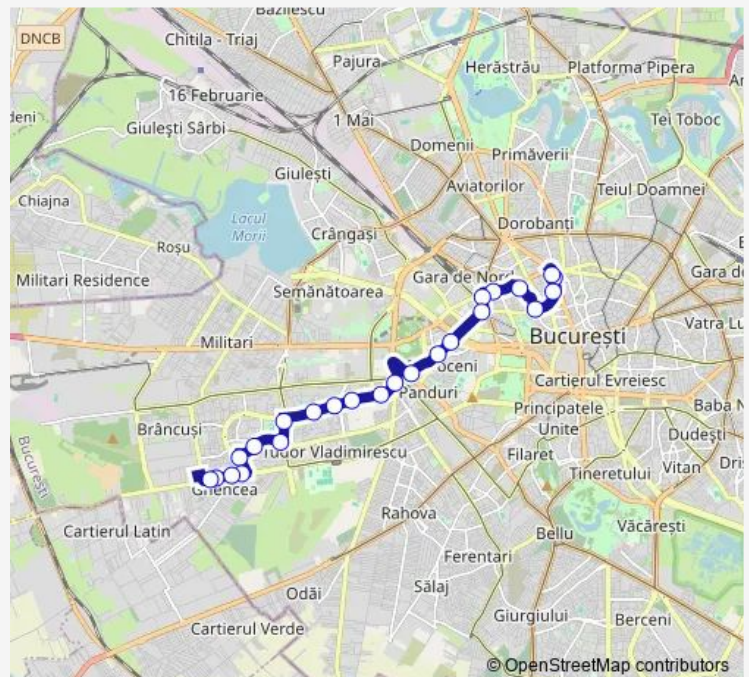

Piata Romana

Route schedule

Valea Oltului — Piata Romana

Monday 05:00-23:00

Tuesday 05:00-23:00

Wednesday 05:00-23:00

Thursday 05:00-23:00

Friday 05:00-23:00

Saturday 05:00-22:55

Sunday 05:00-23:00

Route info

Direction: Valea Oltului

Stops: 21

Trip Duration: 0 hour 28 min

Direction

Piata Romana — Valea Oltului

24 stops

[Open route schedule](#)

Piata Romana

Piata Romana

Nicolae Golescu

Stirbei Voda

Calea Grivitei

Popa Tatu

Mircea Vulcanescu

Berzei

Spitalul Universitar

Carol Davila

Soseaua Panduri

Drumul Sarii

Lt. Nicolae Gaina

Orizont