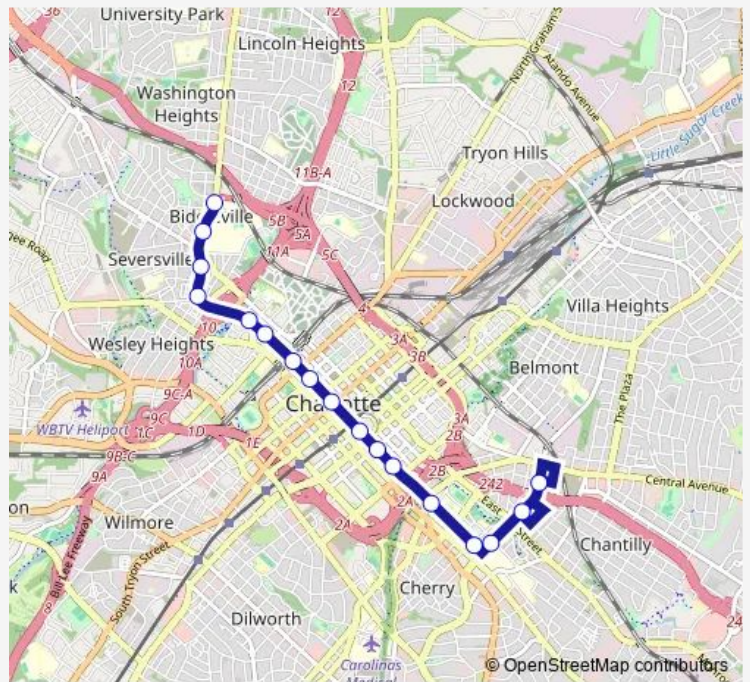

# Tram 510 Citylynx Gold Line

[Go to website](#)

**Direction**  
 Sunnyside St Citylynx — French St Citylynx  
 17 stops  
[Open route schedule](#)

- Sunnyside St Citylynx
- Hawthorne Ln & 8th St Citylynx
- Hawthorne Ln & 5th St Citylynx
- Elizabeth Av & Hawthorne Ln Citylynx
- Cpcc Citylynx
- Mcdowell St Citylynx
- Davidson St Citylynx
- CTC/Arena Citylynx
- Tryon St Citylynx
- Mint St Citylynx
- Gateway Station Citylynx
- Johnson & Wales Citylynx
- Irwin Ave Citylynx
- Wesley Heights Citylynx
- Bruns Ave Citylynx
- Johnson C. Smith University Citylynx
- French St Citylynx

Route info  
 Direction: Sunnyside St Citylynx  
 Stops: 17  
 Trip Duration: 0 hour 32 min

■ 510 — Citylynx Gold Line **BusMaps**

**Direction**

French St Citylynx — Sunnyside St Citylynx

17 stops

[Open route schedule](#)

French St Citylynx

Johnson C. Smith University Citylynx

Bruns Ave Citylynx

Wesley Heights Citylynx

Irwin Ave Citylynx

Johnson &amp; Wales Citylynx

Gateway Station Citylynx

Mint St Citylynx

Saturday 08:06-23:10

Sunday 08:06-22:10

**Route info**

Direction: French St Citylynx

Stops: 17

Trip Duration: 0 hour 32 min

510 Tram time schedules and route maps are available in an offline PDF at busmaps.com. Use the busmaps.com website to see live bus times, train schedule or subway schedule, and step-by-step directions for all public transit in Charlotte