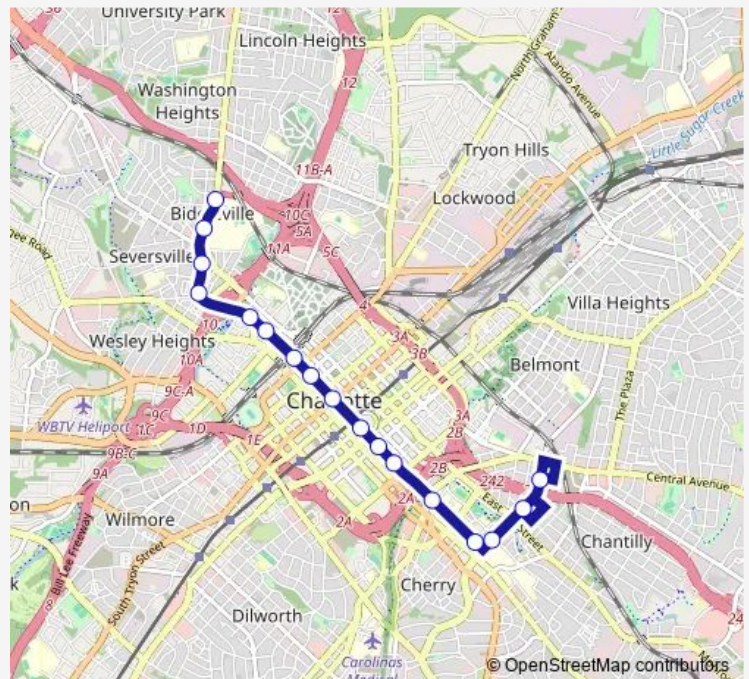

Gateway Station Citylynx

Johnson & Wales Citylynx

Irwin Ave Citylynx

Wesley Heights Citylynx

Bruns Ave Citylynx

Johnson C. Smith University Citylynx

French St Citylynx

Route schedule

Route info

Direction: Sunnyside St Citylynx

Stops: 17

Trip Duration: 0 hour 32 min

■ 510 — Citylynx Gold Line

Direction

French St Citylynx — Sunnyside St Citylynx

17 stops

[Open route schedule](#)

French St Citylynx

Johnson C. Smith University Citylynx

Bruns Ave Citylynx

Wesley Heights Citylynx

Irwin Ave Citylynx

Johnson & Wales Citylynx

Gateway Station Citylynx

Friday 06:00-23:10

Saturday 08:06-23:10

Sunday 08:06-22:10

Route info

Direction: French St Citylynx

Stops: 17

Trip Duration: 0 hour 32 min

510 Tram time schedules and route maps are available in an offline PDF at busmaps.com. Use the busmaps.com website to see live bus times, train schedule or subway schedule, and step-by-step directions for all public transit in Charlotte