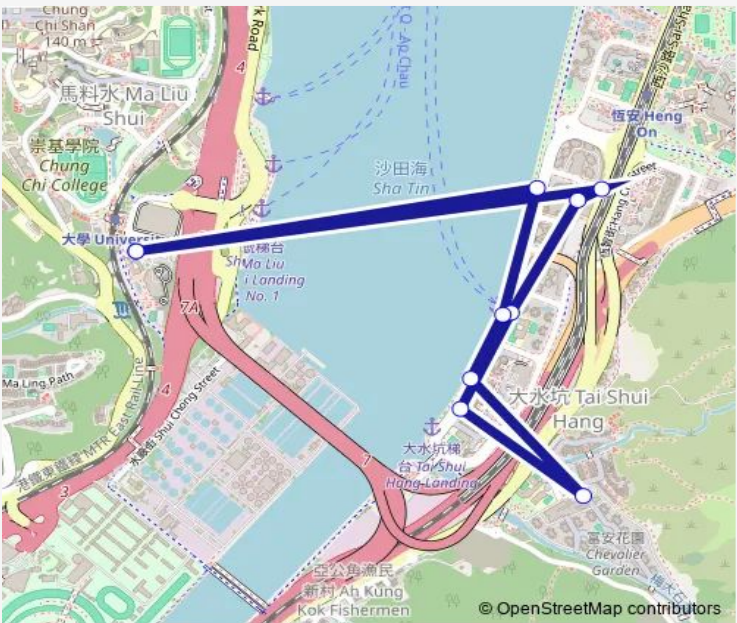

Route schedule

[Ctb] Chevalier Garden[[Kmb+Ctb] Chevalier Garden BUS Terminus/
Chevalier Garden[[Kmb] Chevalier Garden BUS Terminus[[Lwb] Chevalier Garden BUS Terminus — [Ctb] University Station[[Kmb] University Station

Monday	05:25
Tuesday	05:25
Wednesday	05:25
Thursday	05:25
Friday	05:25
Saturday	05:25
Sunday	05:25

Route info

Direction: [Ctb] Chevalier Garden[[Kmb+Ctb] Chevalier Garden BUS Terminus/
Chevalier Garden[[Kmb] Chevalier Garden BUS Terminus[[Lwb] Chevalier Garden BUS Terminus

Stops: 5

Trip Duration: 0 hour 12 min

Direction

[Ctb] University Station|[Kmb] University Station — [Ctb] University Station|[Kmb] University Station

10 stops

[Open route schedule](#)

[Ctb] University Station|[Kmb] University Station

Monday 05:45-20:20

Tuesday 05:45-20:20

Wednesday 05:45-20:20

Thursday 05:45-20:20

Friday 05:45-20:20

Saturday 05:45-20:20

Sunday 05:45-12:50

Route info