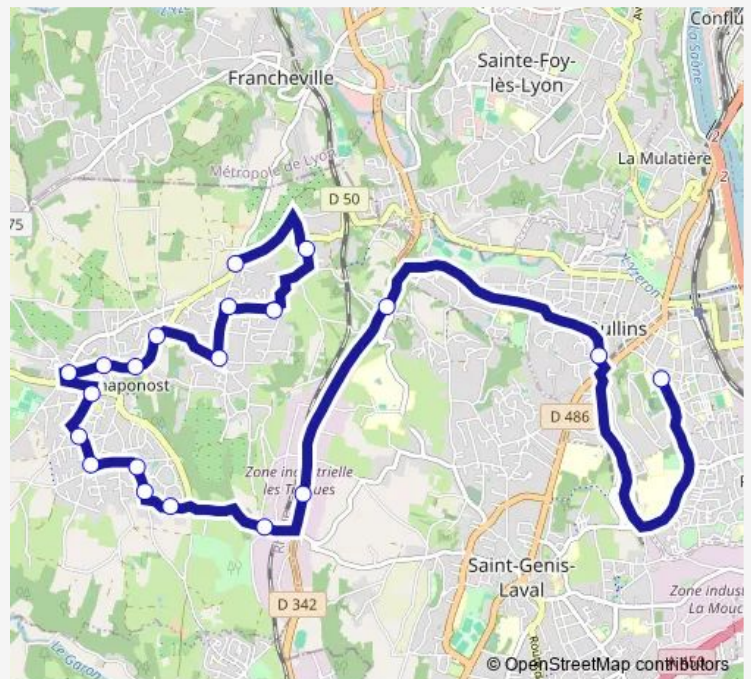

### Direction

Oullins - Saint Thomas D'Aquin — Chaponost - Plat DE L'Air

20 stops

[Open route schedule](#)

Oullins - Saint Thomas D'Aquin

Oullins - Notre Dame DU BON Conseil

STE FOY - Chapelle DE Beaunant

Chaponost - LE Caillou

Chaponost - LA Source

Chaponost - Bellevue

Chaponost - Centre Social

Chaponost - RUE Chanvillard

Chaponost - LES Vergers

Chaponost - Anatoile Celle

Chaponost - Ferroussat

Chaponost - Plat DE L'Air

### Route schedule

Oullins - Saint Thomas D'Aquin — Chaponost - Plat DE L'Air

Monday	—
Tuesday	—
Wednesday	12:30
Thursday	—
Friday	—
Saturday	—
Sunday	—

### Route info

Direction: Oullins - Saint Thomas D'Aquin

Stops: 20

Trip Duration: 0 hour 41 min

6869 Bus time schedules and route maps are available in an offline PDF at [busmaps.com](https://busmaps.com). Use the [busmaps.com](https://busmaps.com) website to see live bus times, train schedule or subway schedule, and step-by-step directions for all public transit in Lyon