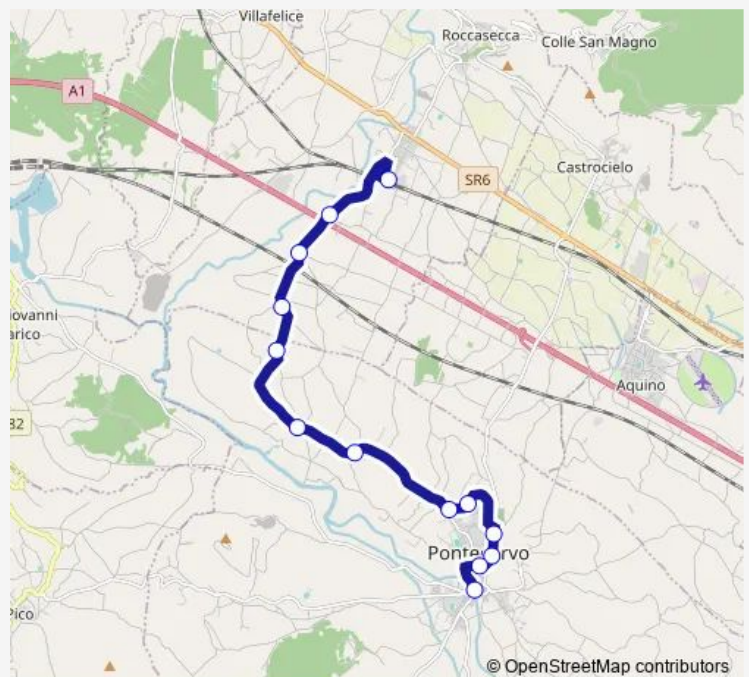

Pontecorvo | Viale Dante Via Perito # f7164

Pontecorvo | Via 24 Maggio Via Sacro Cuore # f7165

Pontecorvo | Ist. Superiore Pontecorvo # f7166

Pontecorvo | Ospedale # f4299

Pontecorvo | Lungoliri # f4300

Route schedule

Roccasecca | Stazione FS # f7156 — Pontecorvo | Lungoliri # f4300

| | |
|-----------|-------|
| Monday | 15:35 |
| Tuesday | 15:35 |
| Wednesday | 15:35 |
| Thursday | 15:35 |
| Friday | 15:35 |
| Saturday | 15:35 |
| Sunday | — |

Route info

Direction: Roccasecca | Stazione FS # f7156

Stops: 13

Trip Duration: 0 hour 20 min

Bus time schedules and route maps are available in an offline PDF at busmaps.com. Use the busmaps.com website to see live bus times, train schedule or subway schedule, and step-by-step directions for all public transit in Pontecorvo