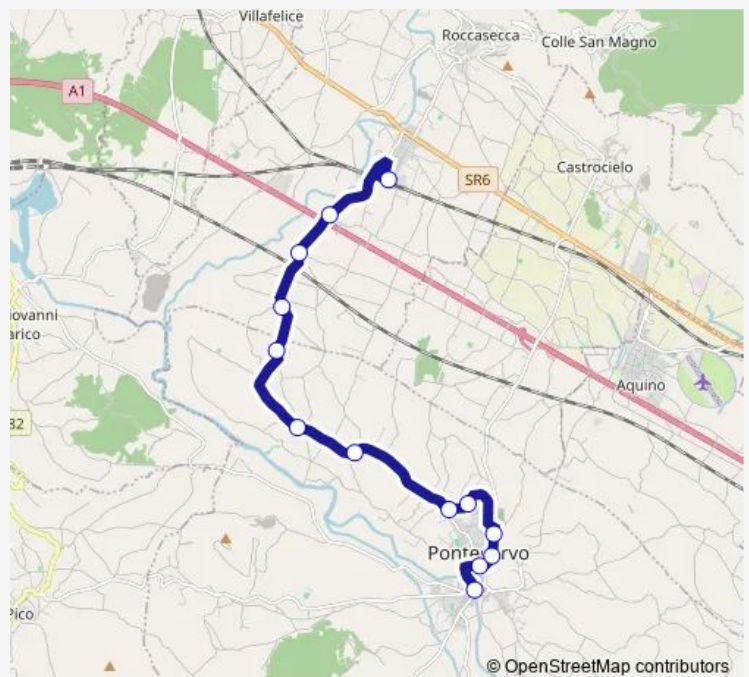

PONTECORVO | Viale Dante Via Perito # f7164

PONTECORVO | Via 24 Maggio Via Sacro Cuore # f7165

PONTECORVO | Ist. Superiore PONTECORVO # f7166

Pontecorvo | Ospedale # f4299

Pontecorvo | Lungoliri # f4300

Route schedule

ROCCASECCA | Stazione FS # f7156 — Pontecorvo | Lungoliri # f4300

Monday	15:35
Tuesday	15:35
Wednesday	15:35
Thursday	15:35
Friday	15:35
Saturday	15:35
Sunday	—

Route info

Direction: ROCCASECCA | Stazione FS # f7156

Stops: 13

Trip Duration: 0 hour 20 min

Bus time schedules and route maps are available in an offline PDF at [busmaps.com](https://busmaps.com). Use the [busmaps.com](https://busmaps.com) website to see live bus times, train schedule or subway schedule, and step-by-step directions for all public transit in Pontecorvo