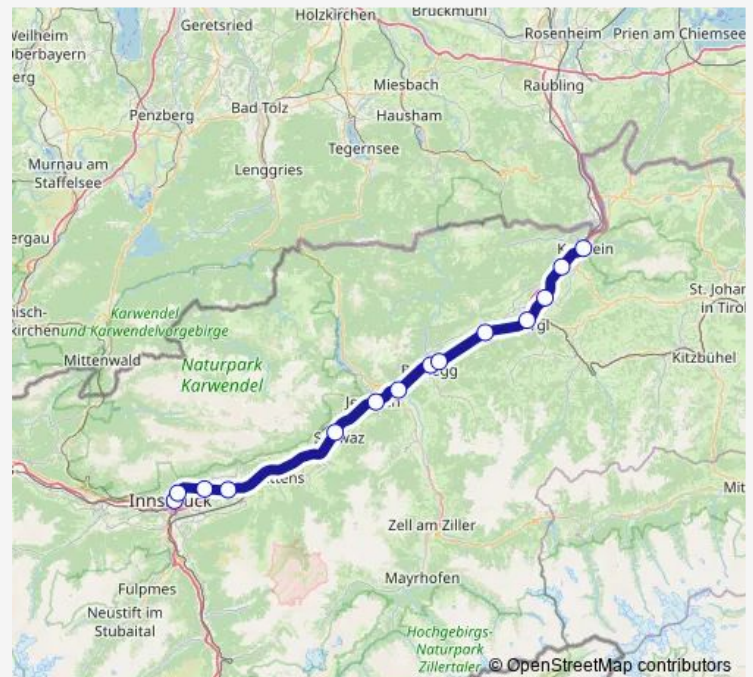

### Route info

Direction: Innsbruck Hauptbahnhof

Stops: 11

Trip Duration: 0 hour 45 min

■ REX2

BusMaps