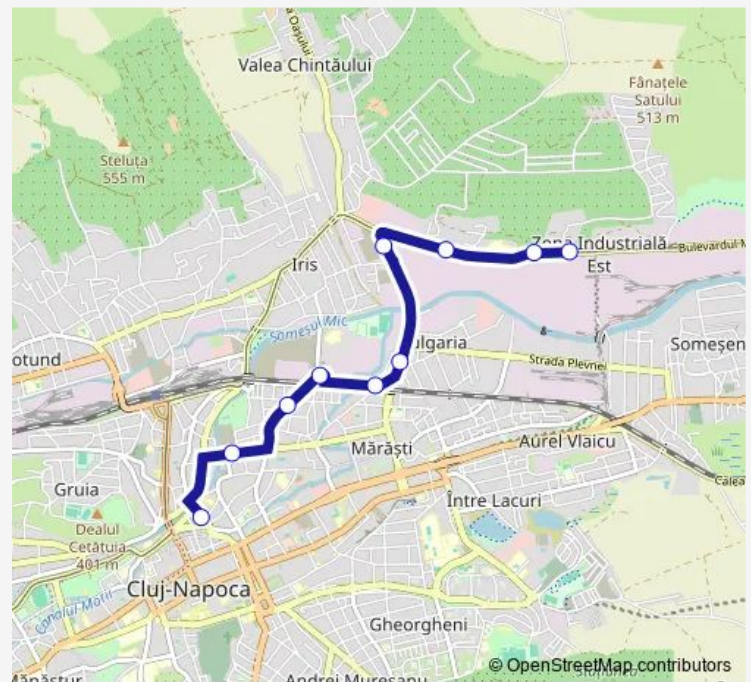

### Route schedule

ERS CUG Nord — I.P. Voiteti

Monday 06:10-21:40

Tuesday 06:10-21:40

Wednesday 06:10-21:40

Thursday 06:10-21:40

Friday 06:10-21:40

Saturday —

### Route info

Direction: ERS CUG Nord

Stops: 10

Trip Duration: 0 hour 21 min

**Direction**

I.P. Voiteti — ERS CUG Sud

12 stops

[Open route schedule](#)

## Route schedule

I.P. Voiteti — ERS CUG Sud

Monday	05:35-21:10
Tuesday	05:35-21:10
Wednesday	05:35-21:10
Thursday	05:35-21:10
Friday	05:35-21:10
Saturday	—
Sunday	—

## Route info

Direction: I.P. Voiteti

Stops: 12

Trip Duration: 0 hour 24 min

23 Trolleybus time schedules and route maps are available in an offline PDF at busmaps.com. Use the busmaps.com website to see live bus times, train schedule or subway schedule, and step-by-step directions for all public transit in Cluj-Napoca