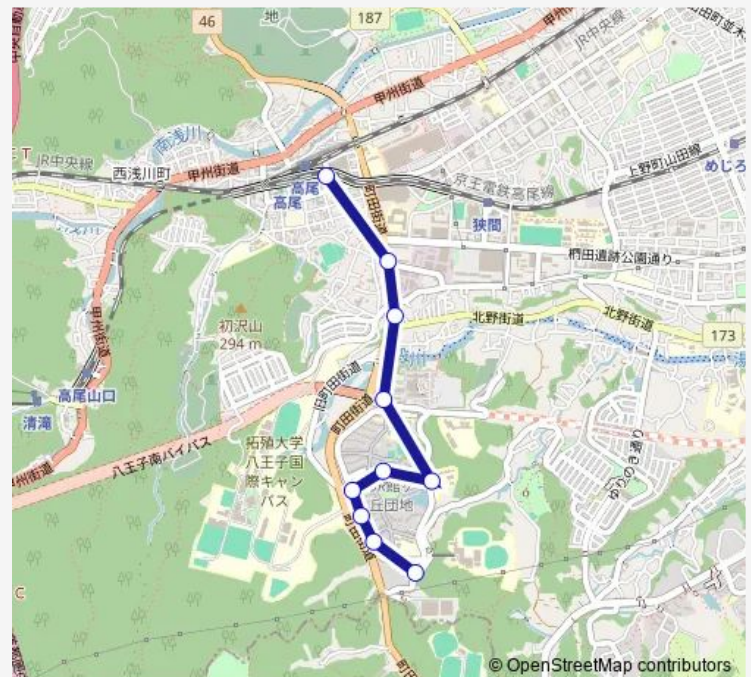

Monday 21:07-23:15

Tuesday 21:08-23:15

Wednesday 21:07-23:15

Thursday 21:07-23:15

Friday 21:08-23:15

Saturday 21:07-23:02

Sunday 21:07-23:02

Route info

Direction: 高尾駅南口

Stops: 10

Trip Duration: 0 hour 13 min

高 2 6 Bus time schedules and route maps are available in an offline PDF at busmaps.com. Use the busmaps.com website to see live bus times, train schedule or subway schedule, and step-by-step directions for all public transit in Hachioji