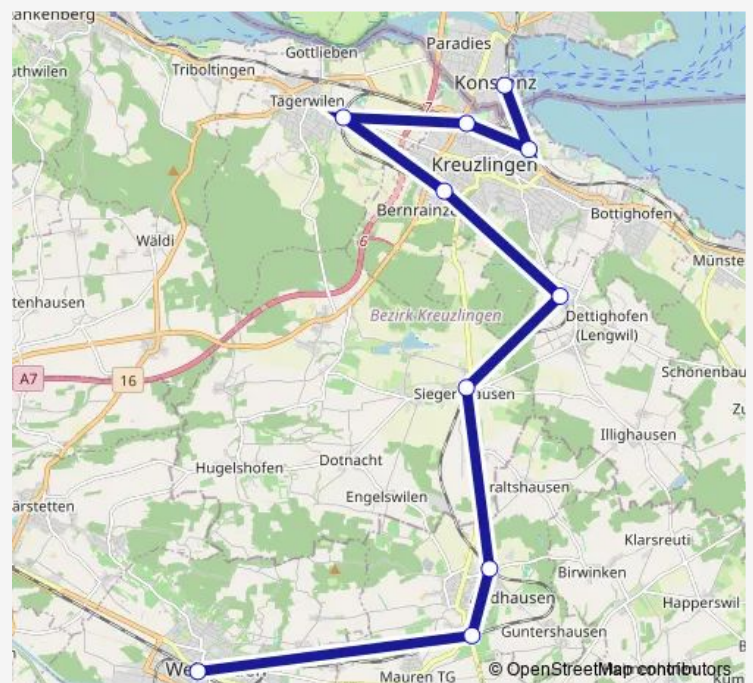

### Direction

Kreuzlingen Hafen — Weinfelden

9 stops

[Open route schedule](#)

Kreuzlingen Hafen

Kreuzlingen

Tägerwilen Dorf

Kreuzlingen Bernrain

### Route schedule

Kreuzlingen Hafen — Weinfelden

Monday	00:20
Tuesday	00:20
Wednesday	00:20
Thursday	00:20
Friday	00:20
Saturday	23:24
Sunday	—

### Route info

Direction: Kreuzlingen Hafen

Stops: 9

Trip Duration: 0 hour 30 min

S14

## Direction

Konstanz — Weinfelden

9 stops

[Open route schedule](#)

Konstanz

Kreuzlingen

Tägerwilen Dorf

Kreuzlingen Bernrain