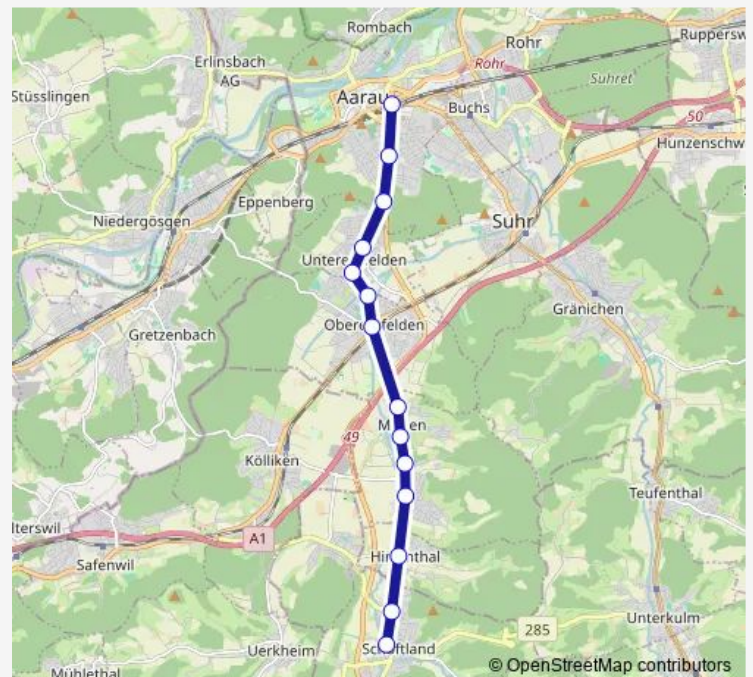

Friday 05:10-00:11⁺¹

Saturday 05:10-00:11⁺¹

Sunday 05:10-23:27

Route info

Direction: Schöffland

Stops: 14

Trip Duration: 0 hour 22 min

Direction

Schöffland — Aarau

14 stops

[Open route schedule](#)

Schöffland

Schöffland Nordweg

Hirschthal

Obermuhen

Mittelmuhlen