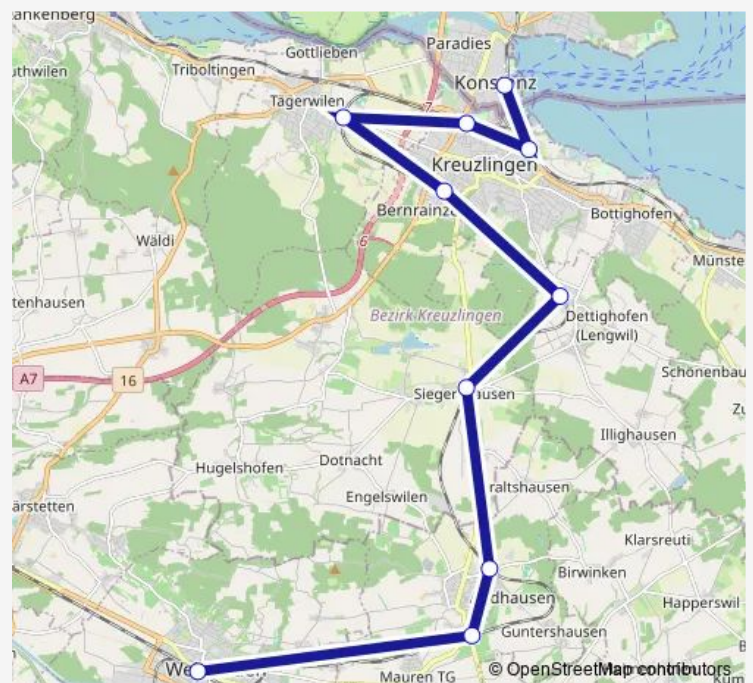

Suburban Railway S14

[Go to website](#)

Direction

Weinfelden — Kreuzlingen

8 stops

[Open route schedule](#)

Weinfelden

Kehlhof

Berg

Siegershausen

Lengwil

Kreuzlingen Bernrain

Tägerwilen Dorf

Kreuzlingen

Route schedule

Weinfelden — Kreuzlingen

Monday	—
Tuesday	—
Wednesday	—
Thursday	01:06
Friday	—
Saturday	—
Sunday	—

Route info

Direction: Weinfelden

Stops: 8

Trip Duration: 0 hour 24 min

■ S14

Direction

Weinfelden — Konstanz

9 stops

[Open route schedule](#)

Weinfelden

Kehlhof

Berg

Siegershausen

Lengwil

Kreuzlingen Bernrain