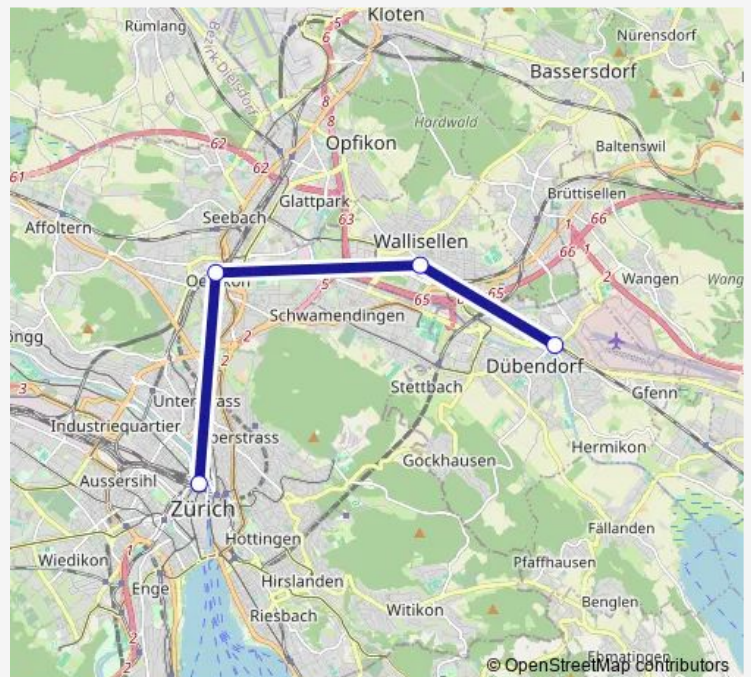

Direction

Dübendorf — Zürich Hb

4 stops

[Open route schedule](#)

Dübendorf

Wallisellen

Zürich Oerlikon

Zürich Hb

Route schedule

Dübendorf — Zürich Hb

| | |
|-----------|---------------------|
| Monday | — |
| Tuesday | — |
| Wednesday | — |
| Thursday | — |
| Friday | — |
| Saturday | 24:05 ⁺¹ |
| Sunday | 24:05 ⁺¹ |

Route info

Direction: Dübendorf

Stops: 4

Trip Duration: 0 hour 13 min

Direction

Zürich Hb — Dübendorf

4 stops

[Open route schedule](#)

Route info

Direction: Zürich Hb

Stops: 4

Trip Duration: 0 hour 12 min

Direction

Dübendorf — Zürich Hb

4 stops

[Open route schedule](#)