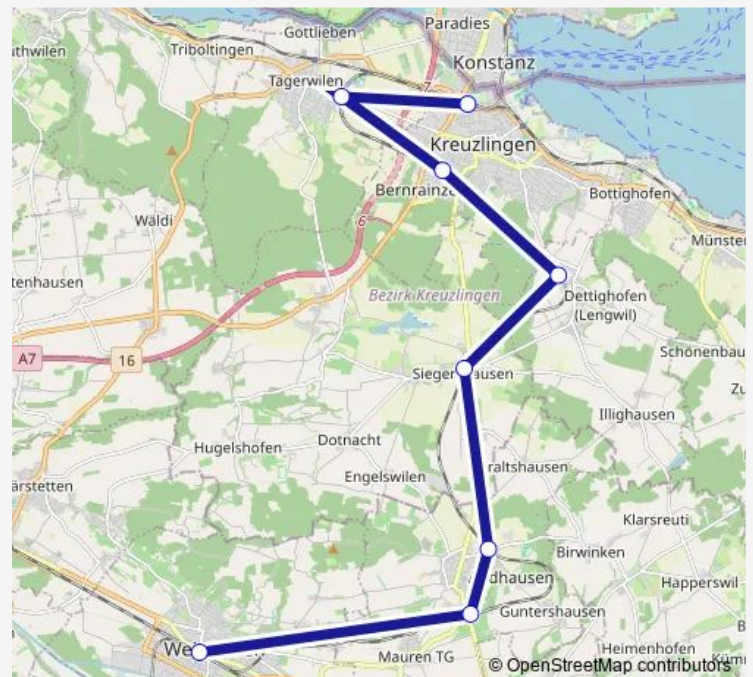

Direction

Kreuzlingen Hafen — Weinfelden

9 stops

[Open route schedule](#)

Kreuzlingen Hafen

Kreuzlingen

Tägerwilen Dorf

Kreuzlingen Bernrain

Lengwil

Siegershausen

Berg

Kehlhof

Weinfelden

Route schedule

Kreuzlingen Hafen — Weinfelden

Monday	—
Tuesday	—
Wednesday	—
Thursday	—
Friday	—
Saturday	23:24
Sunday	—

Route info

Direction: Kreuzlingen Hafen

Stops: 9

Trip Duration: 0 hour 30 min

Direction

Kreuzlingen — Weinfelden

8 stops

[Open route schedule](#)

Stops: 8

Trip Duration: 0 hour 24 min

Direction

Kreuzlingen — Weinfelden

8 stops

[Open route schedule](#)

Kreuzlingen

Tägerwilen Dorf