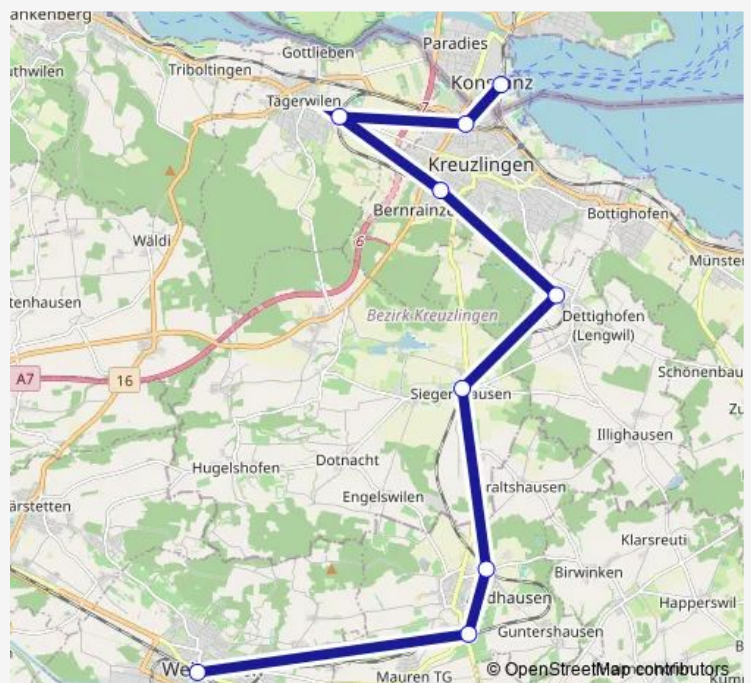

### Route schedule

Weinfelden — Konstanz

Monday 00:06-23:06

Tuesday 00:06-23:06

Wednesday 00:06-23:06

Thursday 00:06-23:06

Friday 00:06-23:06

Saturday 00:06-23:06

### Route info

Direction: Weinfelden

Stops: 9

Trip Duration: 0 hour 28 min

## Direction

Konstanz — Weinfelden

9 stops

[Open route schedule](#)

Konstanz

Kreuzlingen

Tägerwilen Dorf

Kreuzlingen Bernrain

## Route info

Direction: Konstanz

Stops: 9

Trip Duration: 0 hour 30 min