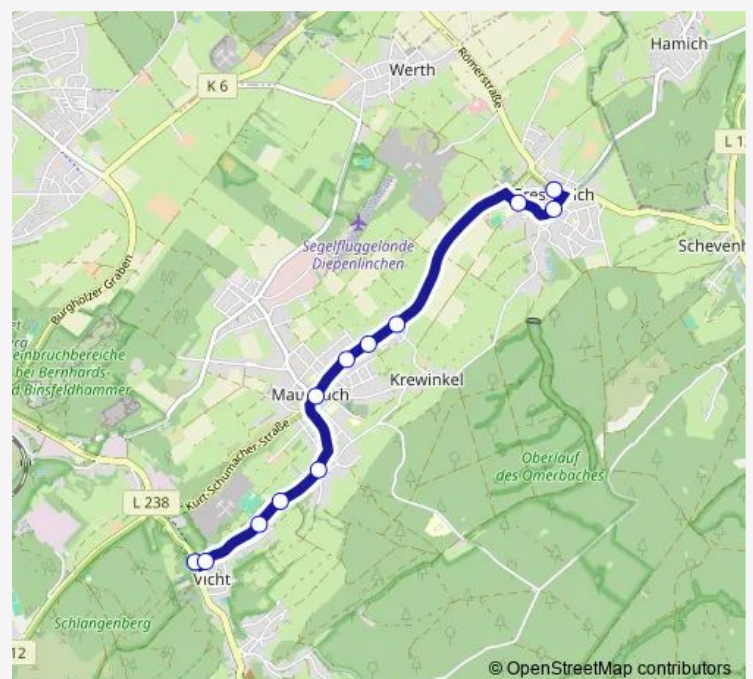

### Direction

Stolberg, Vicht Brücke — Stolberg, Gressenich Kapelle

12 stops

[Open route schedule](#)

Stolberg, Vicht Brücke

Stolberg, Vicht Brücke

Stolberg, Vicht Wingertsberg

Stolberg, Sportpark Dörenberg

### Route schedule

Stolberg, Vicht Brücke — Stolberg, Gressenich Kapelle

Monday 15:24

Tuesday 15:24

Wednesday 15:24

Thursday 15:24

Friday 15:24

Saturday —

### Route info

Direction: Stolberg, Vicht Brücke

Stops: 12

Trip Duration: 0 hour 11 min

■ 42V — zusätzliche Einsatzwagen an Schultagen

42V School and Public Service Bus time schedules and route maps are available in an offline PDF at [busmaps.com](https://busmaps.com). Use the [busmaps.com](https://busmaps.com) website to see live bus times, train schedule or subway schedule, and step-by-step directions for all public transit in Aachen