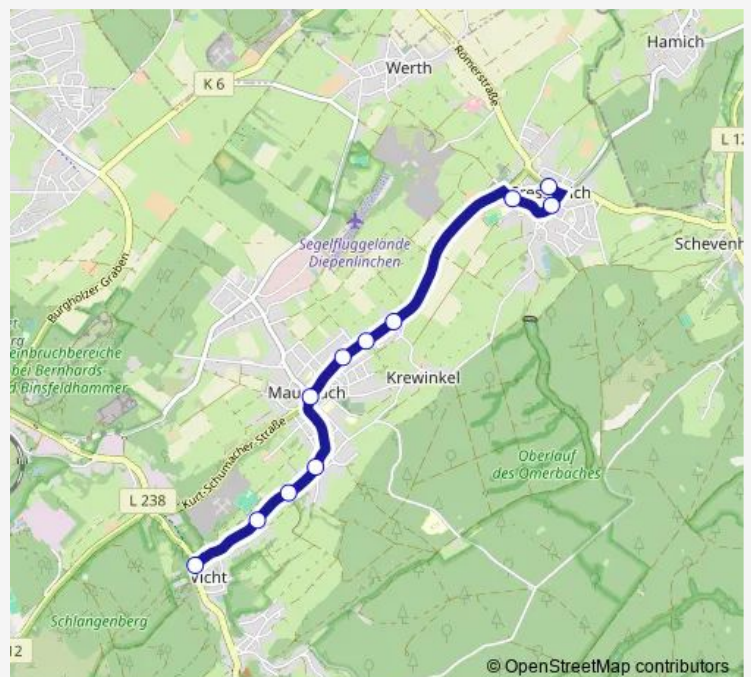

Sunday

—

Route info

Direction: Stolberg, Vicht Brücke

Stops: 11

Trip Duration: 0 hour 11 min

■ 42V — zusätzliche Einsatzwagen an Schultagen

42V Local Bus Service time schedules and route maps are available in an offline PDF at busmaps.com. Use the busmaps.com website to see live bus times, train schedule or subway schedule, and step-by-step directions for all public transit in Aachen