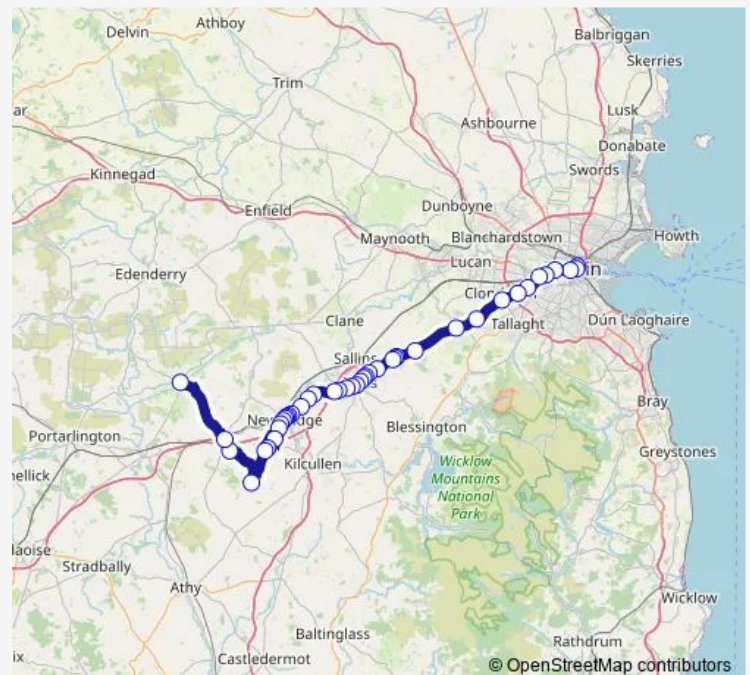

### Route info

Direction: Connolly Station

Stops: 42

Trip Duration: 2 hour 43 min

126D — Dublin - Kildare

Kildare Co Co

Primrose Garden

Southern Link Park