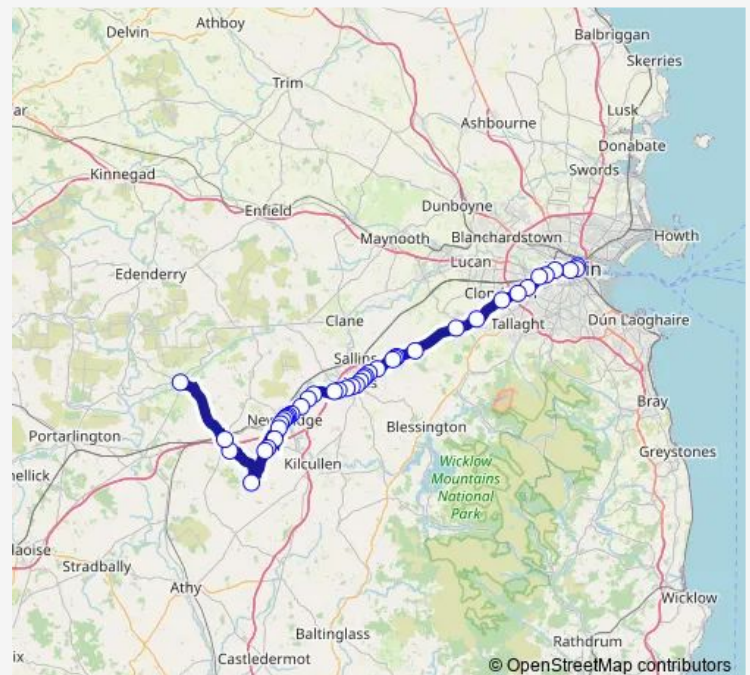

Saturday 11:05-13:35

Sunday —

Route info

Direction: Connolly Station

Stops: 42

Trip Duration: 2 hour 43 min

126d — Dublin - Kildare

Kildare Co Co

Saturday —

Sunday —

Route info

Direction: Newbridge

Stops: 30

Trip Duration: 2 hour 0 min

Carriglea Industrial Estate

Hampton Court