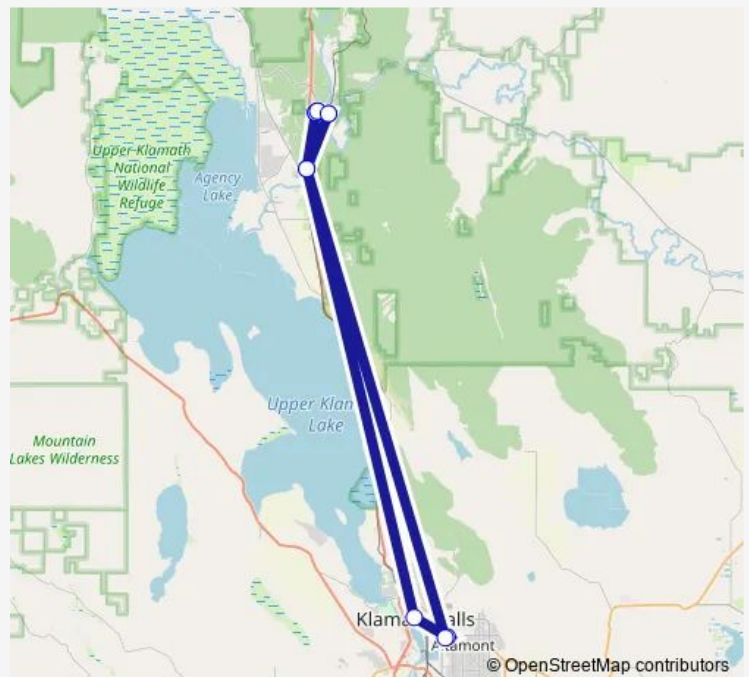

Park Bus Shelter

7th St- Downtown Transfer Station

Sherms Parking lot

BTS Shelter

2220 Eldorado Ave

Kla-Mo-Ya Casino

Tribal Admin Bldg

Route schedule

Route info

Direction: Tribal Admin Bldg

Stops: 9

Trip Duration: 1 hour 50 min

■ Quail Trail

Direction

Tribal Admin Bldg — Park Bus Shelter

11 stops

[Open route schedule](#)

Tribal Admin Bldg

Congregate Bus Shelter

Park Bus Shelter

Kla-Mo-Ya Casino

7th St- Downtown Transfer Station

Sherms Parking lot

BTS Shelter