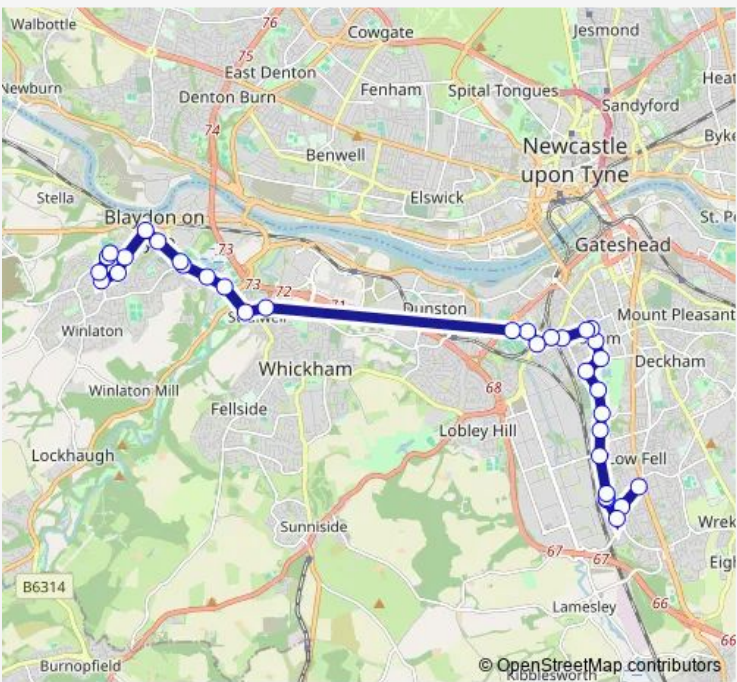

Bus S843 Grace College - St Thomas More

[Go to website](#)

Direction
 Chowdene Bank — St Thomas More RC Academy
 34 stops
[Open route schedule](#)

- Chowdene Bank
- Chowdene Bank-The Lodges Road
- Saltwell Road South-Chowdene Bank
- Saltwell Road South-Joseph Swan
- Saltwell Road South-Joseph Swan
- Saltwell Road South-Chowdene Park
- Saltwell Road South-Crook Foot
- Saltwell Road South-East Park Road
- Saltwell Road South-South-Crematorium
- Saltwell Park
- Saltwell Park
- Rectory Road
- Rectory Road-Dunsmuir Road
- Rectory Road-Whitehall Road
- Whitehall Road-Brighton Road
- Saltwell Road-Stephenson Street
- Lobley Hill Road-Newbury Place
- Victoria Road-Lobley Hill Road
- Victoria Road-Queen Street
- Bolam Street-Turning Circle
- Hexham Road - Brewery Bank

Route schedule
 Chowdene Bank — St Thomas More RC Academy

Monday	08:00
Tuesday	08:00
Wednesday	08:00
Thursday	08:00
Friday	08:00
Saturday	—
Sunday	—

Route info
 Direction: Chowdene Bank
 Stops: 34
 Trip Duration: 0 hour 35 min

Blaydon Bank-Widdrington Road

Blaydon Bank-Cricket Ground

Wylam View

Heddon View-Tynebank

Back Lane-School

St Thomas More RC Academy

S843 Bus time schedules and route maps are available in an offline PDF at busmaps.com. Use the busmaps.com website to see live bus times, train schedule or subway schedule, and step-by-step directions for all public transit in Gateshead

The schedule is provided in the local timezone. Times with "(+1)" indicate departures on the next day.

PDF file created on 2025-02-26

2024 BusMaps.com - All Rights Reserved