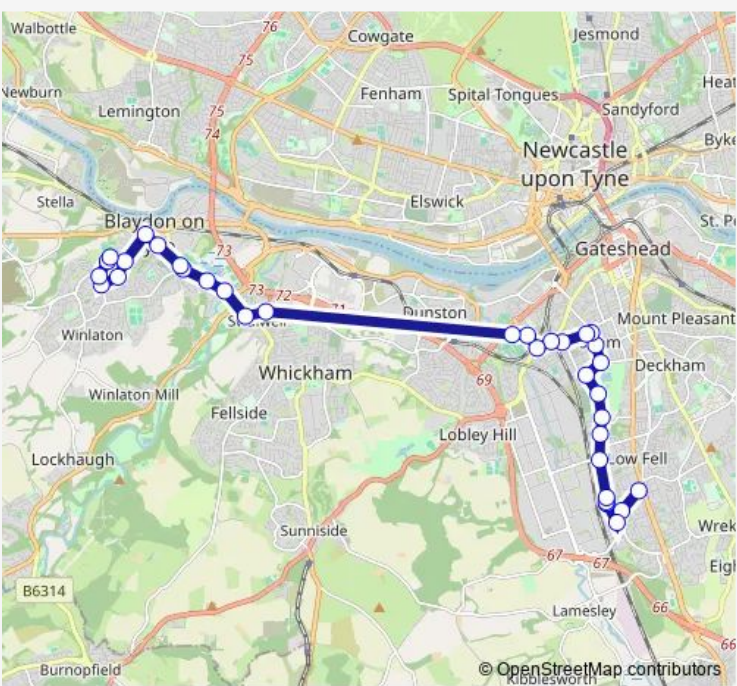

Bus S843 Grace College - St Thomas More

[Go to website](#)

Direction
 Chowdene Bank — St Thomas More RC Academy
 34 stops
[Open route schedule](#)

- Chowdene Bank
- Chowdene Bank-The Lodges Road
- Saltwell Road South-Chowdene Bank
- Saltwell Road South-Joseph Swan
- Saltwell Road South-Joseph Swan
- Saltwell Road South-Chowdene Park
- Saltwell Road South-Crook Foot
- Saltwell Road South-East Park Road
- Saltwell Road South-South-Crematorium
- Saltwell Park
- Saltwell Park
- Rectory Road
- Rectory Road-Dunsmuir Road
- Rectory Road-Whitehall Road
- Whitehall Road-Brighton Road
- Saltwell Road-Stephenson Street
- Lobley Hill Road-Newbury Place
- Victoria Road-Lobley Hill Road
- Victoria Road-Queen Street
- Bolam Street-Turning Circle
- Hexham Road - Brewery Bank

Route schedule
 Chowdene Bank — St Thomas More RC Academy

Monday	08:00
Tuesday	08:00
Wednesday	08:00
Thursday	08:00
Friday	08:00
Saturday	—
Sunday	—

Route info
 Direction: Chowdene Bank
 Stops: 34
 Trip Duration: 0 hour 35 min

Blaydon Bank-Widdrington Road

Blaydon Bank-Cricket Ground

Wylam View

Heddon View-Tynebank

Back Lane-School

St Thomas More RC Academy

S843 Bus time schedules and route maps are available in an offline PDF at busmaps.com. Use the busmaps.com website to see live bus times, train schedule or subway schedule, and step-by-step directions for all public transit in Gateshead

The schedule is provided in the local timezone. Times with "(+1)" indicate departures on the next day.

PDF file created on 2025-01-16

2024 BusMaps.com - All Rights Reserved