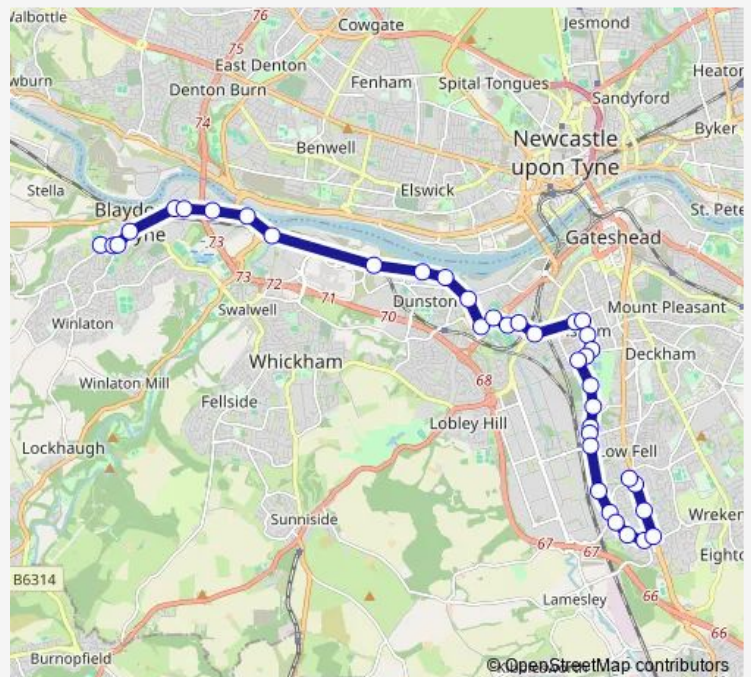

Blaydon Bank-Croftdale Road

Blaydon Bank-Lawrence Court

Chainbridge Road-Railway Crossing

Chainbridge Road-Whiteley Road

Chainbridge Road-Business Park

Derwenthaugh Road-Marina

Riverside Way-Clasper Way

Handy Drive-Bus Depot

Thursday 15:45

Friday 15:10

Saturday —

Sunday —

Route info

Direction: St Thomas More RC Academy

Stops: 38

Trip Duration: 0 hour 50 min

S843 — St Thomas More RC - Low Fell

Rectory Road

Field House Road

Saltwell Park

Saltwell Park

Saltwell Road South-Crematorium

Saltwell Road South-East Park Road

Saltwell Road South-Belle Vue

Saltwell Road South-Crook Foot

Saltwell Road South-Joseph Swan

Saltwell Road South-Chowdene Bank

Hertford-Chowdene

Hertford-Woodford

Hertford - Dartmouth Ave

Durham Road-Harlow Green

Durham Road-Cromer Court