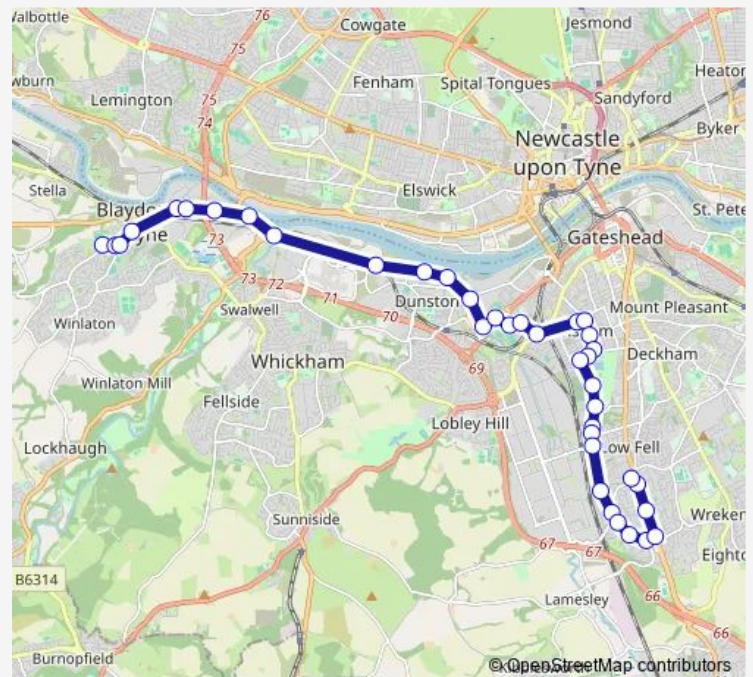

Chainbridge Road-Railway Crossing

Chainbridge Road-Whiteley Road

Chainbridge Road-Business Park

Derwenthaugh Road-Marina

Riverside Way-Clasper Way

Handy Drive-Bus Depot

St Omers Road

Colliery Road

### Route schedule

St Thomas More RC Academy — Chowdene Bank

Monday 15:45

Tuesday 15:45

Wednesday 15:45

Thursday 15:45

Friday 15:10

Saturday —

### Route info

Direction: St Thomas More RC Academy

Stops: 38

Trip Duration: 0 hour 50 min

**S843 — St Thomas More RC - Low Fell**

Rectory Road

Field House Road

Saltwell Park

Hertford-Chowdene

Hertford-Woodford

Hertford - Dartmouth Ave

Durham Road-Harlow Green

Durham Road-Cromer Court

Durham Road-Appledore Gardens

Chowdene Bank

S843 Bus time schedules and route maps are available in an offline PDF at [busmaps.com](https://busmaps.com). Use the [busmaps.com](https://busmaps.com) website to see live bus times, train schedule or subway schedule, and step-by-step directions for all public transit in Gateshead