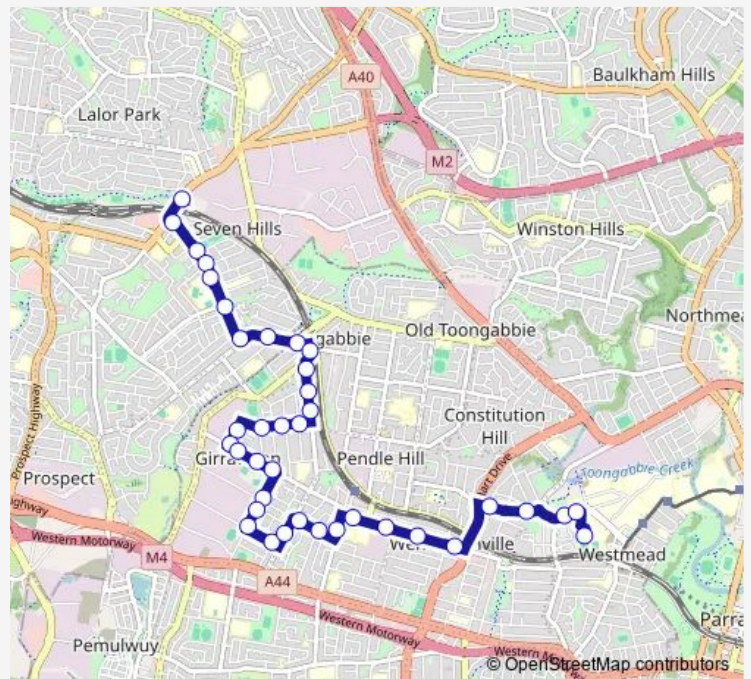

# School Bus 8007 Seven Hills Station to Westmead Schools via Girraween

[Go to website](#)

**Direction**

Seven Hills Station, Stand B — Westmead Schools Bus Bay

38 stops

[Open route schedule](#)

Seven Hills Station, Stand B

Oramzi Rd At Gilba Rd

Gilba Rd At Palm St

Gilba Rd Opp Girraween High School

**Route schedule**

Seven Hills Station, Stand B — Westmead Schools Bus Bay

Monday	07:30
Tuesday	07:30
Wednesday	07:30
Thursday	07:30
Friday	07:30
Saturday	—
Sunday	—

**Route info**

Direction: Seven Hills Station, Stand B

Stops: 38

Trip Duration: 0 hour 43 min

8007 — Seven Hills Station to Westmead Schools via Girraween **BusMaps**

Gilba Rd Before Girraween Rd

Girraween Rd At Magowar Rd

Dunmore St Before Jones St

Dunmore St Opp Layton St

Wentworthville Swimming Pool, Dunmore St

Darcy Rd Opp Hill St

Darcy Rd At Fulton Av

Mayflower Village, Darcy Rd

Westmead Private Hospital, Darcy Rd

Westmead Schools Bus Bay