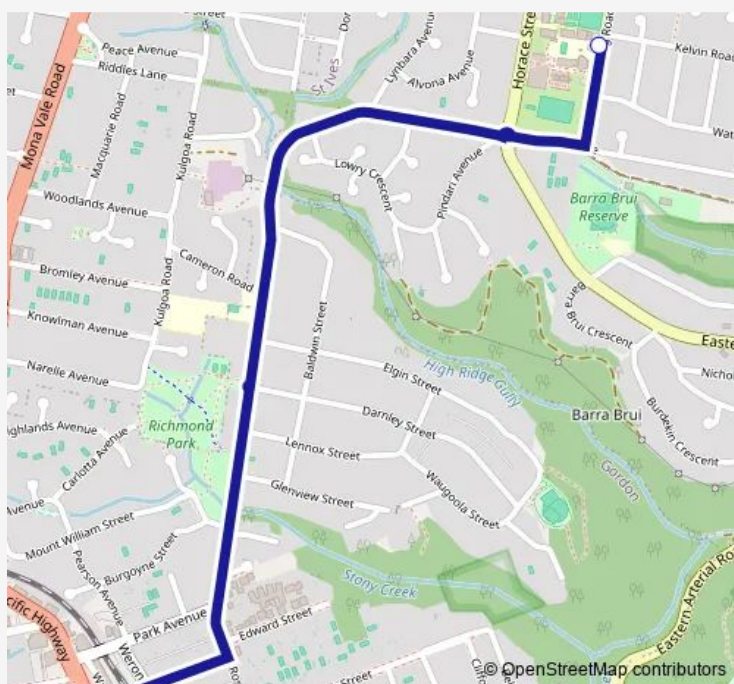

School Bus 8007 Gordon to St Ives High School

[Go to website](#)

Direction

Gordon Station, Werona Av, Stand D — St Ives High School, Yarrabung Rd

2 stops

[Open route schedule](#)

Gordon Station, Werona Av, Stand D

St Ives High School, Yarrabung Rd

Route schedule

Gordon Station, Werona Av, Stand D — St Ives High School, Yarrabung Rd

Monday	08:37
Tuesday	08:37
Wednesday	08:37
Thursday	08:37
Friday	—
Saturday	—
Sunday	—

Route info

Direction: Gordon Station, Werona Av, Stand D

Stops: 2

Trip Duration: 0 hour 8 min

8007 — Gordon to St Ives High School

8007 School Bus time schedules and route maps are available in an offline PDF at busmaps.com. Use the busmaps.com website to see live bus times, train schedule or subway schedule, and step-by-step directions for all public transit in Sydney