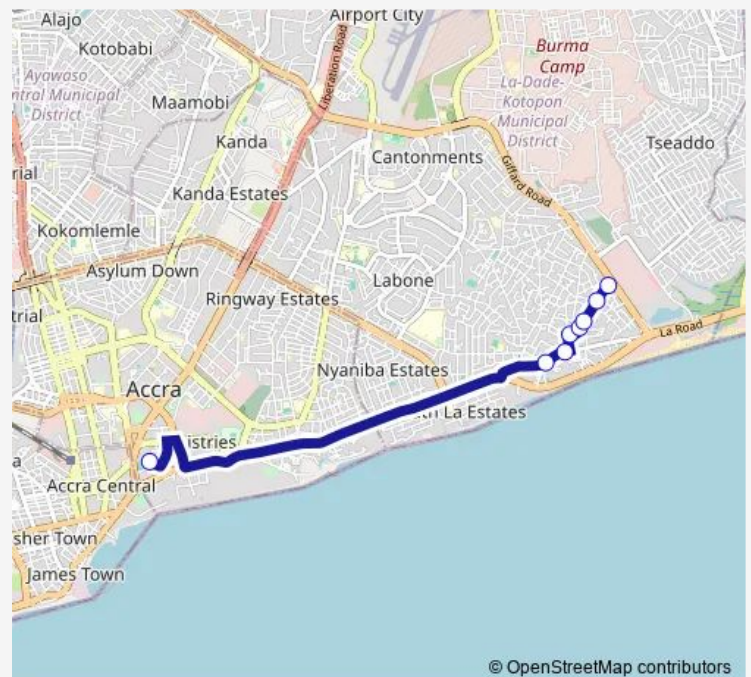

Bus 523A Accra New Tema Station to Trade Fair

[Go to website](#)

Direction

Terminal Accra New Tema Station — Terminal Trade Fair

8 stops

[Open route schedule](#)

Terminal Accra New Tema Station

Maamli

Police Station 523

Junction 1

Todjo

New Life 523

Akrowa

Terminal Trade Fair

Route schedule

Terminal Accra New Tema Station — Terminal Trade Fair

Monday 11:45

Tuesday 11:45

Wednesday 11:45

Thursday 11:45

Friday 11:45

Saturday 11:45

Sunday 11:45

Route info

Direction: Terminal Accra New Tema Station

Stops: 8

Trip Duration: 0 hour 43 min

© OpenStreetMap contributors

■ 523A — Accra New Tema Station to Trade Fair

BusMaps

523A Bus time schedules and route maps are available in an offline PDF at busmaps.com. Use the busmaps.com website to see live bus times, train schedule or subway schedule, and step-by-step directions for all public transit in Accra