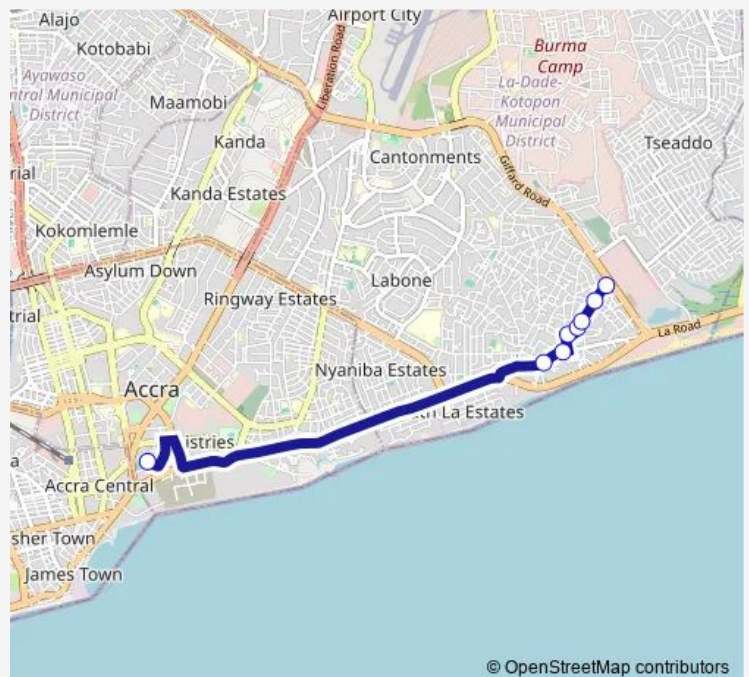

Police Station 523

Junction 1

Todjo

New Life 523

Akrowa

Terminal Trade Fair

Route schedule

Terminal Accra New Tema Station — Terminal Trade Fair

Monday 11:45

Tuesday 11:45

Wednesday 11:45

Thursday 11:45

Friday 11:45

Saturday 11:45

Sunday 11:45

Route info

Direction: Terminal Accra New Tema Station

Stops: 8

Trip Duration: 0 hour 43 min

■ 523a — Accra New Tema Station to Trade Fair

523a Bus time schedules and route maps are available in an offline PDF at busmaps.com. Use the busmaps.com website to see live bus times, train schedule or subway schedule, and step-by-step directions for all public transit in Accra