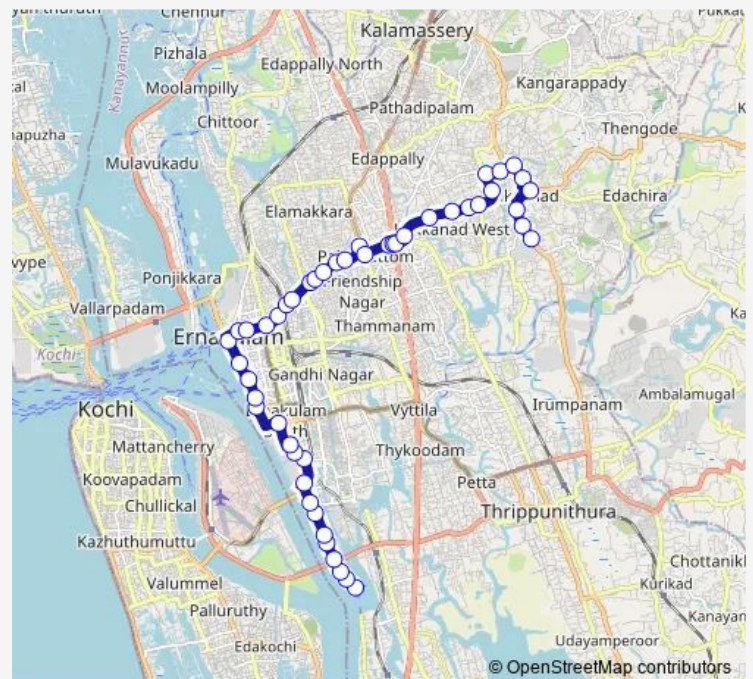

### Direction

Csez — Thevara Ferry

49 stops

[Open route schedule](#)

- Csez
- Eechamukk
- Akashavani Junction
- Kakkanad Civil Station
- Kakkanad
- Mavelipuram Junction
- Ambadimoola
- NGO Quarters
- Kunnumpuram
- Padamugal
- Colony Junction
- Vazhakkala
- Chembumukku
- Padivattom
- Pipeline Junction
- Palarivattom
- Janatha
- Kaloor Stadium
- Deshabhimani
- Mathrubhoomi
- Model Technical School

### Route schedule

Csez — Thevara Ferry

Monday	06:00
Tuesday	06:00
Wednesday	06:00
Thursday	06:00
Friday	06:00
Saturday	06:00
Sunday	06:00

### Route info

Direction: Csez

Stops: 49

Trip Duration: 0 hour 57 min

Kaloor

Manapattyparambu

Town Hall

North Railway Station

## Route info

Direction: Thevara Ferry

Stops: 48

Trip Duration: 0 hour 57 min

Mathrubhoomi

Deshabhimani

Kaloor Stadium

Janatha