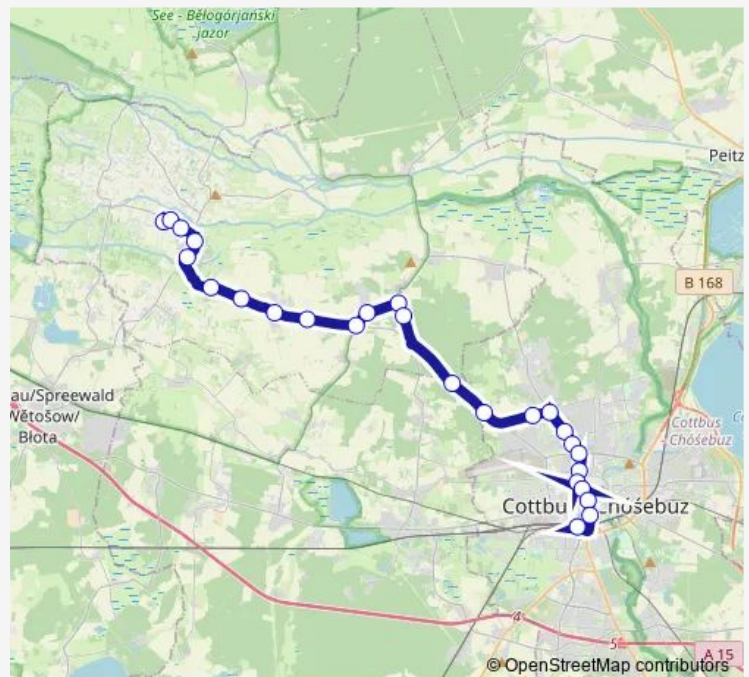

### Route schedule

Cottbus, Hauptbahnhof — Burg, Spreewaldtherme

Monday 21:41-23:41

Tuesday 21:41-23:41

Wednesday 21:41-23:41

Thursday 21:41-23:41

Friday 21:41-23:41

Saturday 19:41-23:41

### Route info

Direction: Cottbus, Hauptbahnhof

Stops: 27

Trip Duration: 0 hour 40 min

47

Werben (SPN), Ausbau

Burg, Leineweberweg

Burg, Bleske