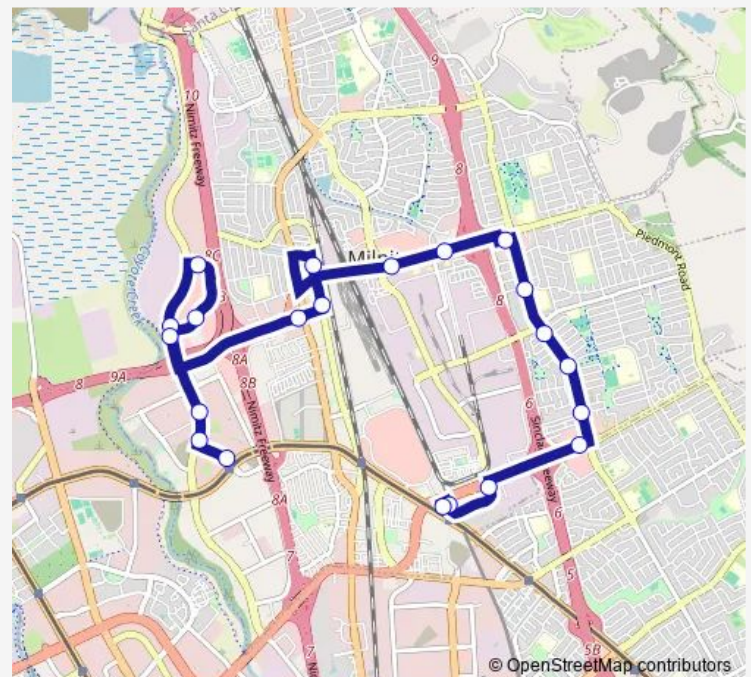

South Milpitas & Montague

Milpitas Bart (Bay 2)

Milpitas Bart (Bay 15)

Route schedule

Alder Station — Milpitas Bart (Bay 15)

Monday 05:40-21:11

Tuesday 05:40-21:11

Wednesday 05:40-21:11

Thursday 05:40-21:11

Friday 05:40-21:11

Saturday 07:38-20:13

Sunday 07:37-18:53

Route info

Direction: Alder Station

Stops: 21

Trip Duration: 0 hour 37 min

47 — Milpitas Bart - Alder Stn via Mccarthy Ranch

Direction

Milpitas Bart (Bay 15) — Alder Station

21 stops

[Open route schedule](#)

Milpitas Bart (Bay 15)

Montague & Milpitas Blvd

Park Victoria & Landess

Barber & Bellew (Ulferts Center)

Alder Station

Route schedule

Milpitas Bart (Bay 15) — Alder Station

Monday 06:08-20:38

Tuesday 06:08-20:38

Wednesday 06:08-20:38

Thursday 06:08-20:38