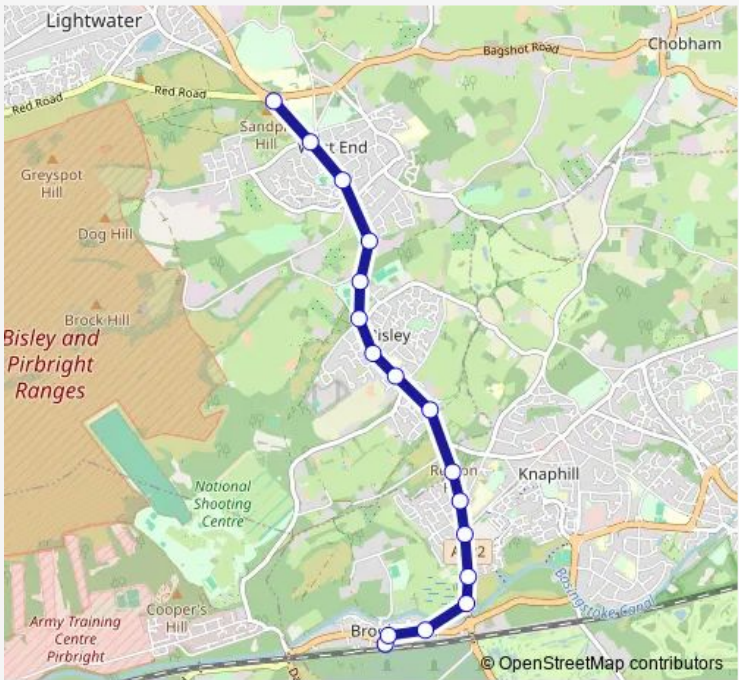

Bus 47 West End - Brookwood

[Go to website](#)

Direction
 Brookwood Railway Station — Gordon's School
 17 stops
[Open route schedule](#)

- Brookwood Railway Station
- Brookwood Railway Station
- Brookwood School
- Crossroads
- The Nag's Head Inn
- Oak Tree Road
- Chobham Road
- Limecroft Road
- Foxleigh Grange
- Queens Road
- Arethusa Way
- Hen and Chickens
- School Close
- Oldhouse Lane
- Fellow Green
- The Inn
- Gordon's School

Route schedule
 Brookwood Railway Station — Gordon's School

Monday	17:55-19:22
Tuesday	17:55-19:22
Wednesday	17:55-19:22
Thursday	17:55-19:22
Friday	17:55-19:22
Saturday	—
Sunday	—

Route info
 Direction: Brookwood Railway Station
 Stops: 17
 Trip Duration: 0 hour 13 min

47 — West End - Brookwood **BusMaps**

Direction

Gordon's School — Brookwood Railway Station

16 stops

[Open route schedule](#)

Gordon's School

The Inn

Fellow Green

Oak Tree Road

The Nag's Head Inn

Crossroads

Brookwood School

Brookwood Railway Station

Route schedule

Gordon's School — Brookwood Railway Station

Monday 06:12-07:12