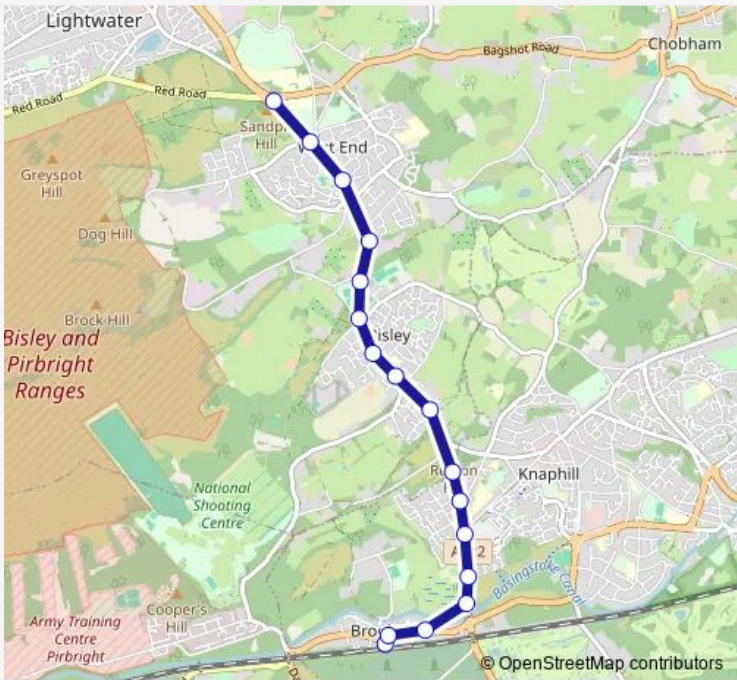

Bus 47 West End - Brookwood

[Go to website](#)

Direction
 Brookwood Railway Station — Gordon's School
 17 stops
[Open route schedule](#)

- Brookwood Railway Station
- Brookwood Railway Station
- Brookwood School
- Crossroads
- The Nag's Head Inn
- Oak Tree Road
- Chobham Road
- Limecroft Road
- Foxleigh Grange
- Queens Road
- Arethusa Way
- Hen and Chickens
- School Close
- Oldhouse Lane
- Fellow Green
- The Inn
- Gordon's School

Route schedule
 Brookwood Railway Station — Gordon's School

Monday	17:55-19:22
Tuesday	17:55-19:22
Wednesday	17:55-19:22
Thursday	17:55-19:22
Friday	17:55-19:22
Saturday	—
Sunday	—

Route info
 Direction: Brookwood Railway Station
 Stops: 17
 Trip Duration: 0 hour 13 min

47 — West End - Brookwood **BusMaps**

Direction

Gordon's School — Brookwood Railway Station

16 stops

[Open route schedule](#)

Gordon's School

The Inn

Fellow Green

Oak Tree Road

The Nag's Head Inn

Crossroads

Brookwood School

Brookwood Railway Station

Route schedule

Gordon's School — Brookwood Railway Station

Monday 06:12-07:12