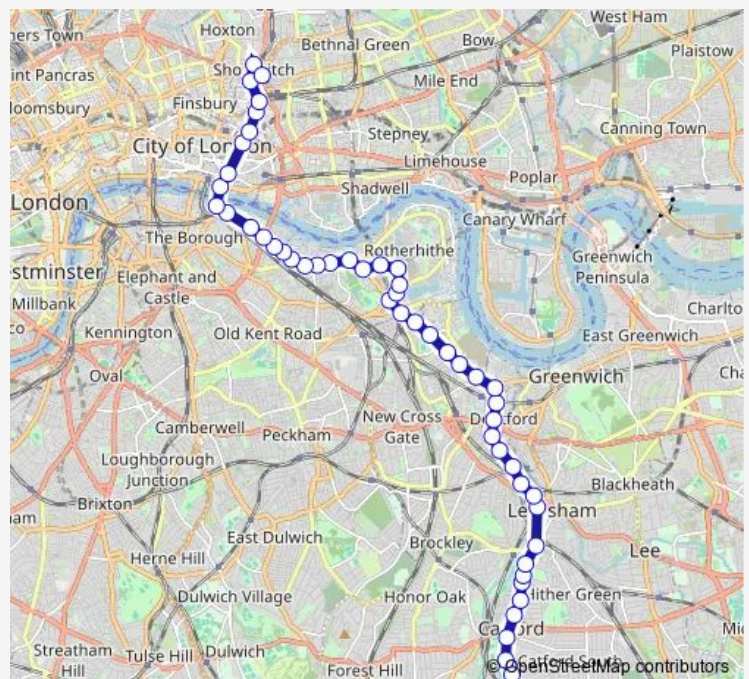

Wednesday 00:05-23:45

Thursday 00:05-23:45

Friday 00:05-23:45

Saturday 00:05-23:45

Sunday 00:05-23:45

Route info

Direction: Shoreditch High Street Station

Stops: 53

Trip Duration: 1 hour 17 min

47 — Bellingham Catford Bus Garage - Lewisham - Surrey Quays - London Bridge - Shoreditch

Canada Water Bus Station

Canada Street

Surrey Quays Leisure Park

Surrey Quays Station

Lower Road / Surrey Quays Stn