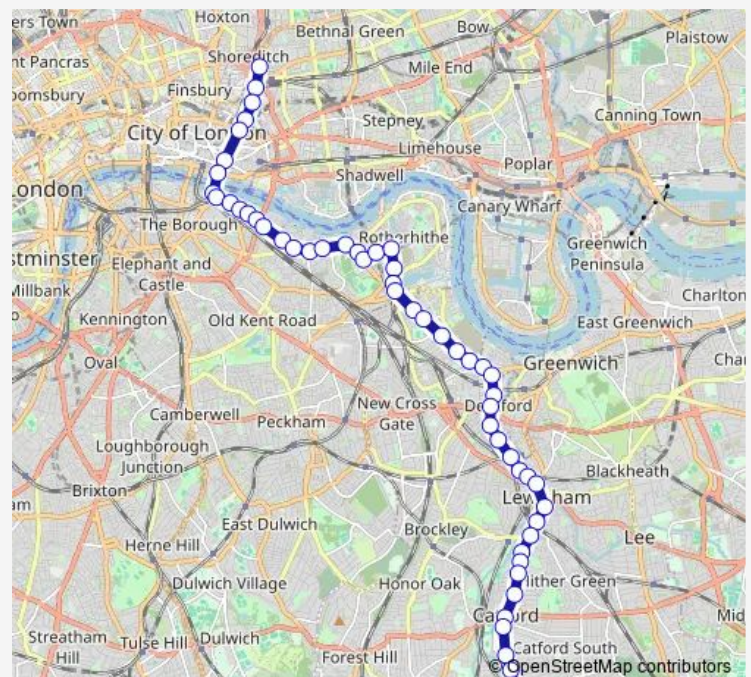

Wednesday 00:05-23:45

Thursday 00:05-23:45

Friday 00:05-23:45

Saturday 00:05-23:45

Sunday 00:05-23:45

Route info

Direction: Shoreditch High Street Station

Stops: 53

Trip Duration: 1 hour 29 min

Canada Water Bus Station

Canada Street

Surrey Quays Leisure Park

Surrey Quays Station

Lower Road / Surrey Quays Stn

Bestwood Street

Deptford Park School

Direction: Newquay Road

Stops: 52

Trip Duration: 1 hour 29 min

Bush Road (SE8)

Surrey Quays Station

Surrey Quays Shopping Centre

Surrey Quays Leisure Park

Canada Street