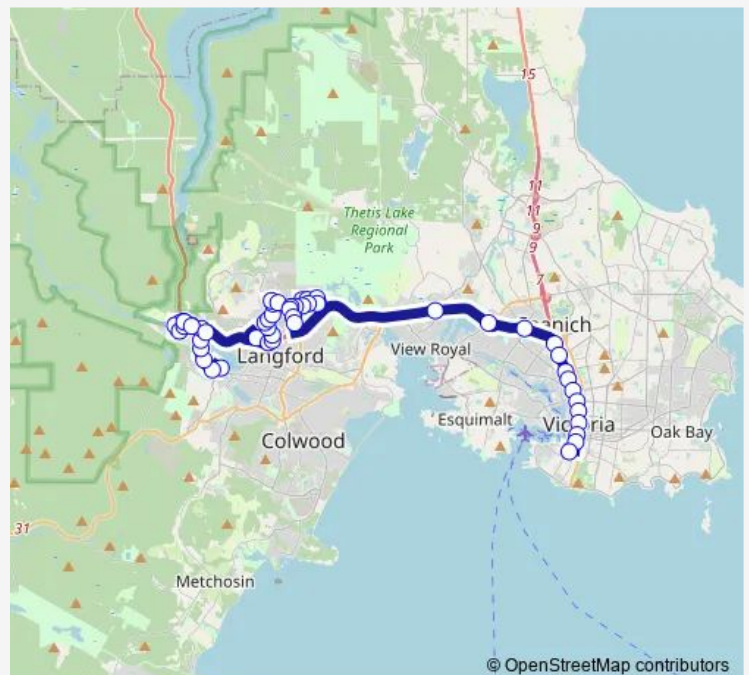

Florence Lake Rd at Setchfield Ave

### Route schedule

Westhills Exch Bay B — Legislature Exch

Monday 06:20-07:09

Tuesday 06:20-07:09

Wednesday 06:20-07:09

Thursday 06:20-07:09

Friday 06:20-07:09

Saturday —

### Route info

Direction: Westhills Exch Bay B

Stops: 53

Trip Duration: 0 hour 58 min

Setchfield Ave at Martin Ridge

Setchfield Ave at Buckler Ave

Setchfield Ave at Lakewood Elementary

Setchfield Ave at Treanor Ave