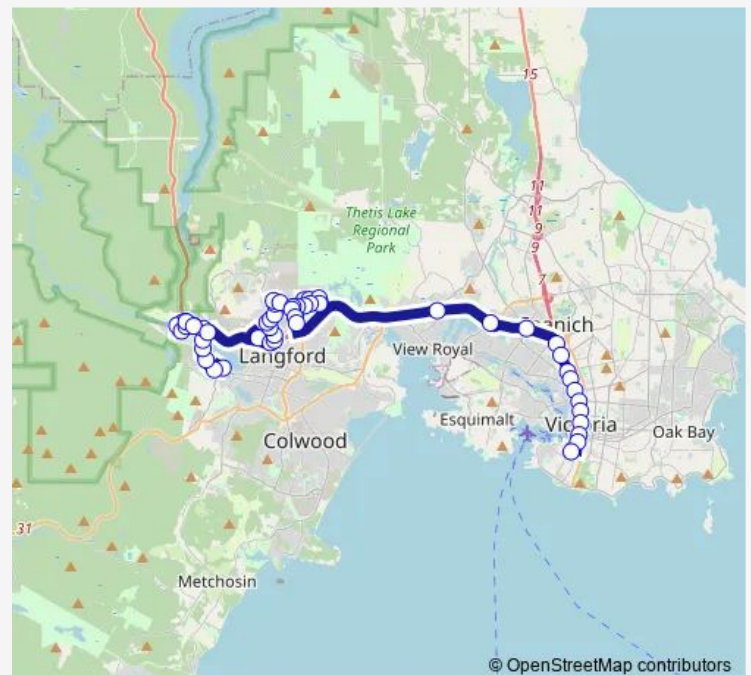

Florence Lake Rd at Setchfield Ave

Route schedule

Westhills Exch Bay B — Legislature Exch

Monday 06:20-07:09

Tuesday 06:20-07:09

Wednesday 06:20-07:09

Thursday 06:20-07:09

Friday 06:20-07:09

Saturday —

Sunday —

Route info

Direction: Westhills Exch Bay B

Stops: 53

Trip Duration: 1 hour 5 min

Setchfield Ave at Martin Ridge

Setchfield Ave at Buckler Ave

Friday 16:11-17:13

Saturday —

Sunday —

Route info

Direction: Legislature Exch Bay B

Stops: 54

Trip Duration: 1 hour 6 min

Treanor Ave at Cottier Pl