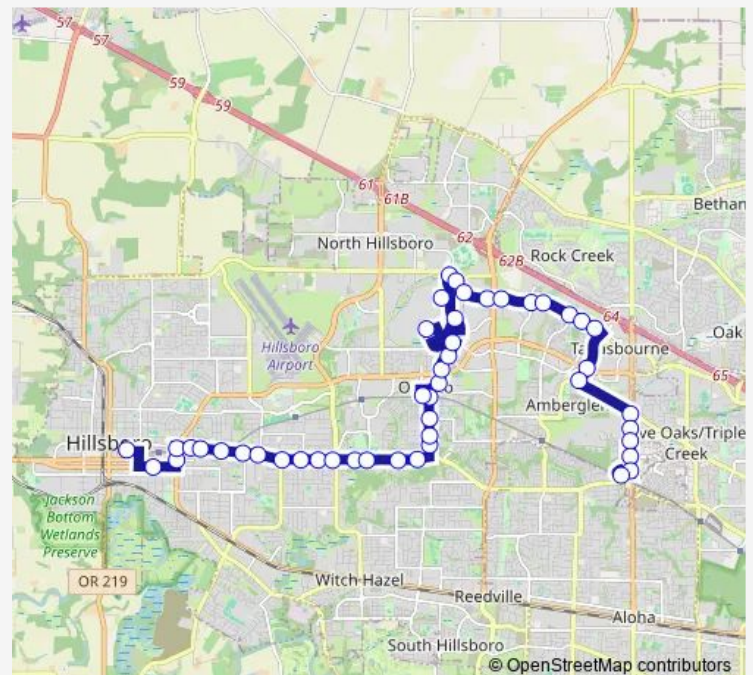

E Main & SE 37th

E Main & NE 40th

E Main & SE Brookwood

E Main & NE 49th

E Main & NE 53rd

E Main & SE 58th Ct

E Main & NE 63rd

NE Century & Deer Run

NE Century & Oelrich

NE Century & Dogwood

NE Century & Alder/Orenco Stn

Route schedule

Hillsboro Transit Center — Willow Creek Transit Center

Monday 05:32-21:44

Tuesday 05:32-21:44

Wednesday 05:32-21:44

Thursday 05:32-21:44

Friday 05:32-21:44

Saturday —

Sunday —

Route info

Direction: Hillsboro Transit Center

Stops: 47

Trip Duration: 0 hour 43 min

■ 47 — Main/Baseline

NE Orenco Station Loop & MAX Station

NE Century & Campus Way

NE Century & Cornell

NE Century & Walbridge

NE Butler & Century

Intel Ronler Acres RA3 Main Lobby/The Moore Ctr

NE Century & Intel South Drwy