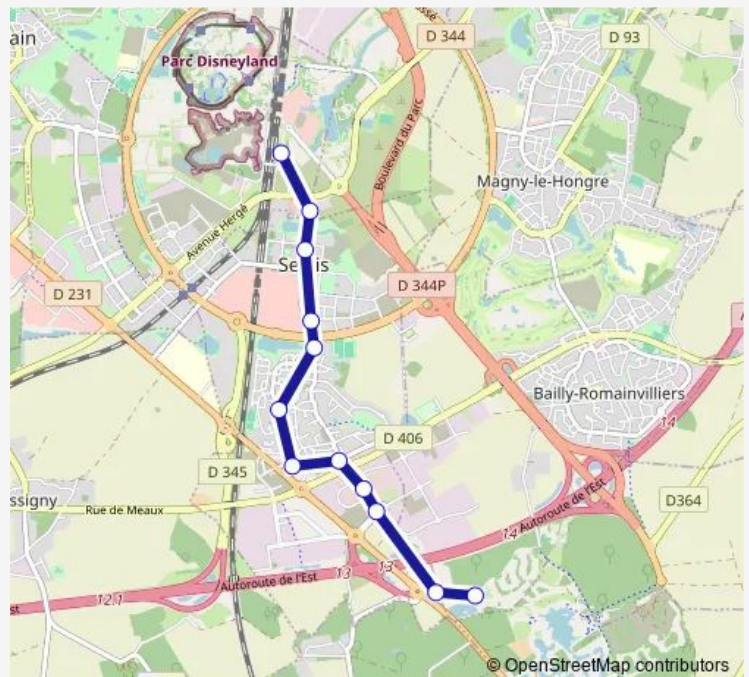

### Direction

Villages Nature — Gare de Marne-la-Vallée Chessy Sud

12 stops

[Open route schedule](#)

Villages Nature

Villages Nature (Rd231)

Cci

Le Prieuré-Parc d'Entreprises

### Route schedule

Villages Nature — Gare de Marne-la-Vallée Chessy Sud

Monday 05:52-23:47

Tuesday 05:52-23:47

Wednesday 05:52-23:47

Thursday 05:52-23:47

Friday 05:52-23:47

Saturday 00:02-23:17

### Route info

Direction: Villages Nature

Stops: 12

Trip Duration: 0 hour 21 min