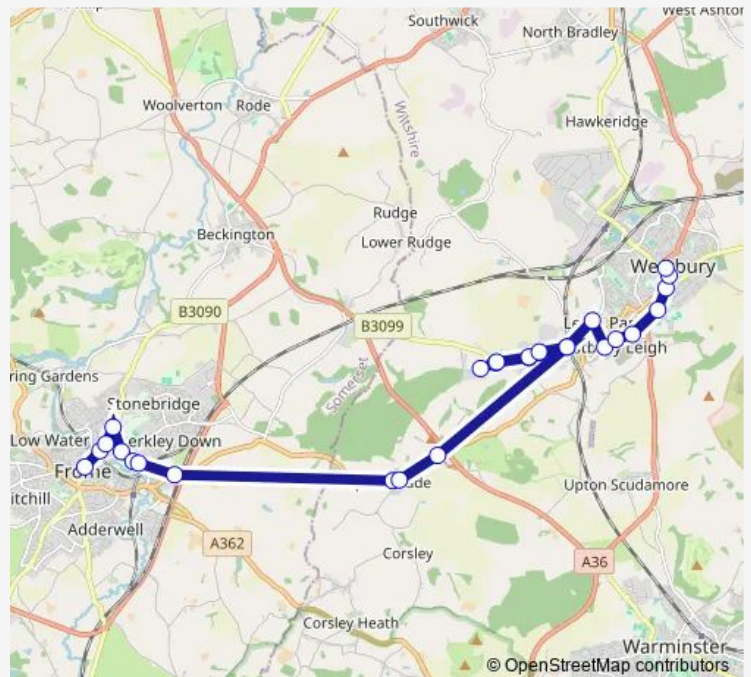

Memorial Hall

Railway Bridge

White Horse Health Centre

Route schedule

Market Place — Barclays Bank

Monday 09:10-16:29

Tuesday 09:10-16:29

Wednesday 09:10-16:29

Thursday 09:10-16:29

Friday 09:10-16:29

Saturday 07:55-14:05

Sunday —

Route info

Direction: Market Place

Stops: 28

Trip Duration: 0 hour 33 min

Direction

Barclays Bank — Market Place

20 stops

[Open route schedule](#)

Barclays Bank

Edward Street

The Garage

Chalford House Hotel

Sunday —

Route info

Direction: Barclays Bank

Stops: 20

Trip Duration: 0 hour 35 min

Direction

Barclays Bank — Market Place

21 stops