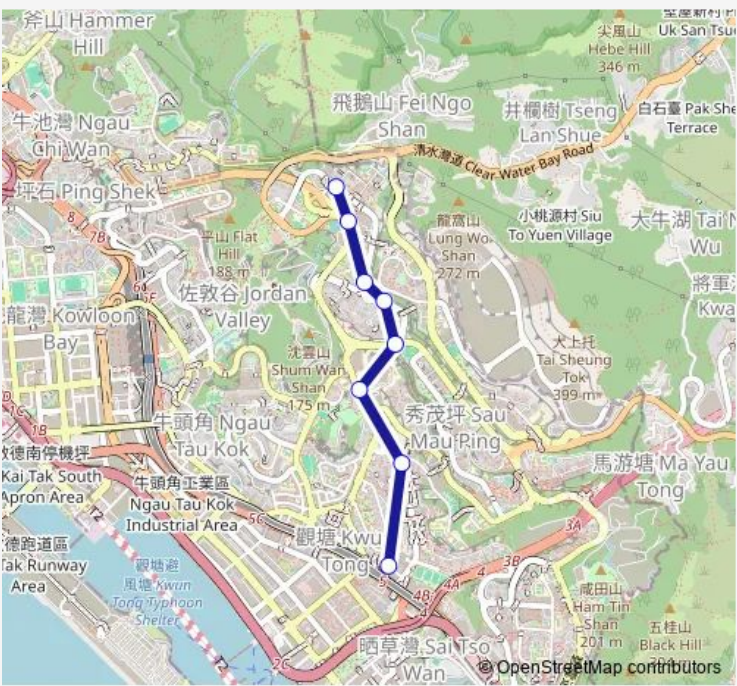

Bus 47 Shun LEE - Tsui Ping (FUK Tong Road)

[Go to website](#)

Direction
 LEE ON ROAD, NEAR LEE MING HOUSE, SHUN LEE ESTATE|LEE ON ROAD, NEAR LEE MING HOUSE, SHUN LEE ESTATE — TSUI PING (FUK TONG ROAD)
 8 stops
[Open route schedule](#)

- LEE ON ROAD, NEAR LEE MING HOUSE, SHUN LEE ESTATE|LEE ON ROAD, NEAR LEE MING HOUSE, SHUN LEE ESTATE
- SHUN LEE TSUEN ROAD, NEAR LEE HONG HOUSE, SHUN LEE ESTATE
- LEE ON ROAD, NEAR ON YAT HOUSE, SHUN ON ESTATE
- SHUN ON ROAD, NEAR TIN LOK HOUSE, SHUN TIN ESTATE
- SAU MAU PING ROAD, OPPOSITE NING PO NO.2 COLLEGE
- HIP WO STREET, NEAR SAU NGA ROAD PLAYGROUND
- TSUI PING ROAD, NEAR PO PUI COURT
- TSUI PING (FUK TONG ROAD)

Route info
 Direction: LEE ON ROAD, NEAR LEE MING HOUSE, SHUN LEE ESTATE|LEE ON ROAD, NEAR LEE MING HOUSE, SHUN LEE ESTATE
 Stops: 8
 Trip Duration: 0 hour 11 min

Direction

TSUI PING (FUK TONG ROAD) — LEE ON ROAD, NEAR LEE MING HOUSE, SHUN LEE ESTATE|LEE ON ROAD, NEAR LEE MING HOUSE, SHUN LEE ESTATE

Friday 06:00-21:00

Saturday 06:00-21:00

Sunday 06:00-21:00

Route info

Direction: TSUI PING (FUK TONG ROAD)

Stops: 6

Trip Duration: 0 hour 11 min

47 Bus time schedules and route maps are available in an offline PDF at busmaps.com. Use the busmaps.com website to see live bus times, train schedule or subway schedule, and step-by-step directions for all public transit in Kwun Tong