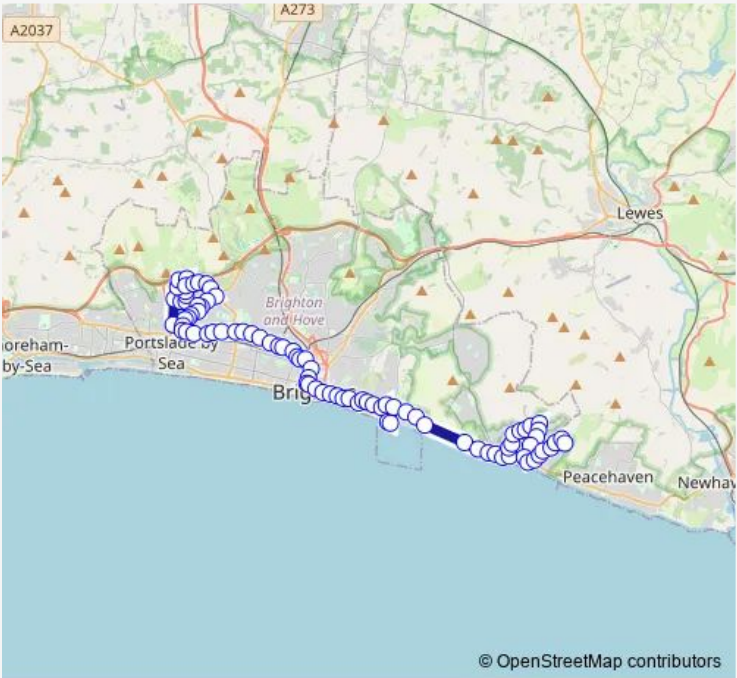

Bus 47 Saltdean - Brighton - Hangleton - Benfield Valley

[Go to website](#)

Direction
 Bannings Vale — Sainsbury's West Hove
 87 stops
[Open route schedule](#)

- Bannings Vale
- Bevendean Avenue
- Oaklands Avenue
- Cissbury Crescent
- Martlet House
- Crowborough Road
- Grand Ocean
- Longridge Avenue Post Office
- Saltdean Lido
- Saltdean Library
- St Nicholas's Church
- Glynde Avenue
- Arlington Gardens
- Saltdean Vale Shops
- Winton Avenue
- Tumulus Road Middle
- Falmer Avenue North
- Chorley Avenue
- Founthill Road
- Lenham Road East
- Cranleigh Avenue

Route schedule
 Bannings Vale — Sainsbury's West Hove

Monday	07:30
Tuesday	07:30
Wednesday	07:30
Thursday	07:30
Friday	07:30
Saturday	07:30
Sunday	—

Route info
 Direction: Bannings Vale
 Stops: 87
 Trip Duration: 1 hour 30 min

47 — Saltdean - Brighton - Hangleton - Benfield Valley **BusMaps**

Chailey Avenue

Newlands Road

White Horses

The Windmill

Greenways

Roedean School

Roedean Golf Course