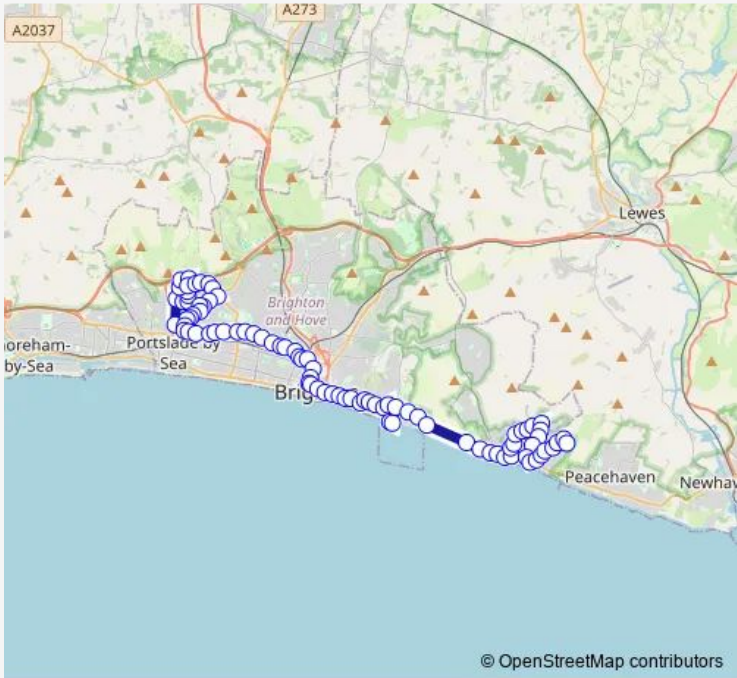

Bus 47 Saltdean - Brighton - Hangleton - Benfield Valley

[Go to website](#)

Direction
 Bannings Vale — Sainsbury's West Hove
 87 stops
[Open route schedule](#)

- Bannings Vale
- Bevendean Avenue
- Oaklands Avenue
- Cissbury Crescent
- Martlet House
- Crowborough Road
- Grand Ocean
- Longridge Avenue Post Office
- Saltdean Lido
- Saltdean Library
- St Nicholas's Church
- Glynde Avenue
- Arlington Gardens
- Saltdean Vale Shops
- Winton Avenue
- Tumulus Road Middle
- Falmer Avenue North
- Chorley Avenue
- Founthill Road
- Lenham Road East
- Cranleigh Avenue

Route schedule
 Bannings Vale — Sainsbury's West Hove

Monday	07:30
Tuesday	07:30
Wednesday	07:30
Thursday	07:30
Friday	07:30
Saturday	07:30
Sunday	—

Route info
 Direction: Bannings Vale
 Stops: 87
 Trip Duration: 1 hour 30 min

47 — Saltdean - Brighton - Hangleton - Benfield Valley **BusMaps**

Chailey Avenue

Newlands Road

White Horses

The Windmill

Greenways

Roedean School

Roedean Golf Course