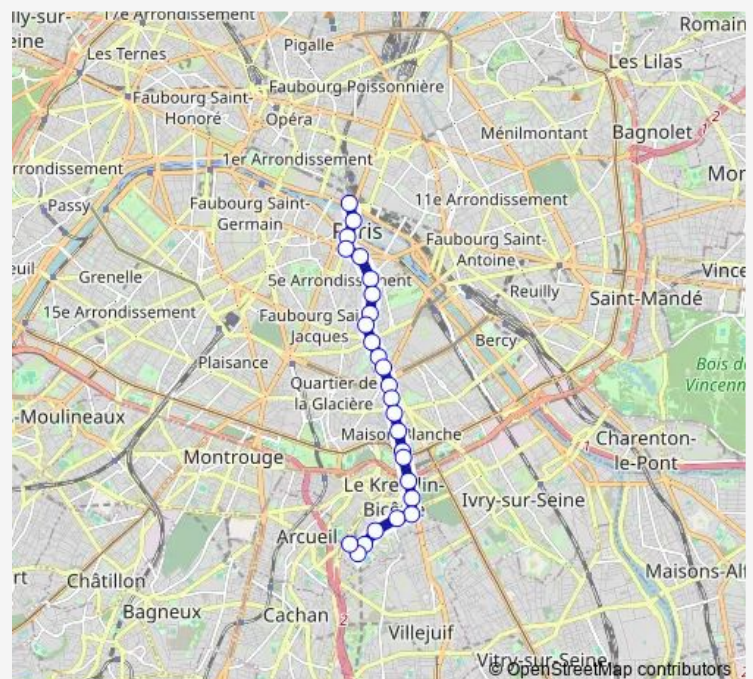

### Route schedule

Fort du Kremlin-Bicêtre — Châtelet

Monday	05:45-00:30 <sup>+1</sup>
Tuesday	05:45-00:30 <sup>+1</sup>
Wednesday	05:45-00:30 <sup>+1</sup>
Thursday	05:45-00:30 <sup>+1</sup>
Friday	05:45-00:30 <sup>+1</sup>
Saturday	05:45-00:30 <sup>+1</sup>
Sunday	06:54-00:30 <sup>+1</sup>

### Route info

Direction: Fort du Kremlin-Bicêtre

Stops: 24

Trip Duration: 0 hour 40 min

Notre-Dame - Quai de Montebello

Cité - Palais de Justice

Châtelet

## Direction

Châtelet — Fort du Kremlin-Bicêtre

26 stops

[Open route schedule](#)

Châtelet

Cité - Parvis Notre-Dame

Petit Pont

Dante