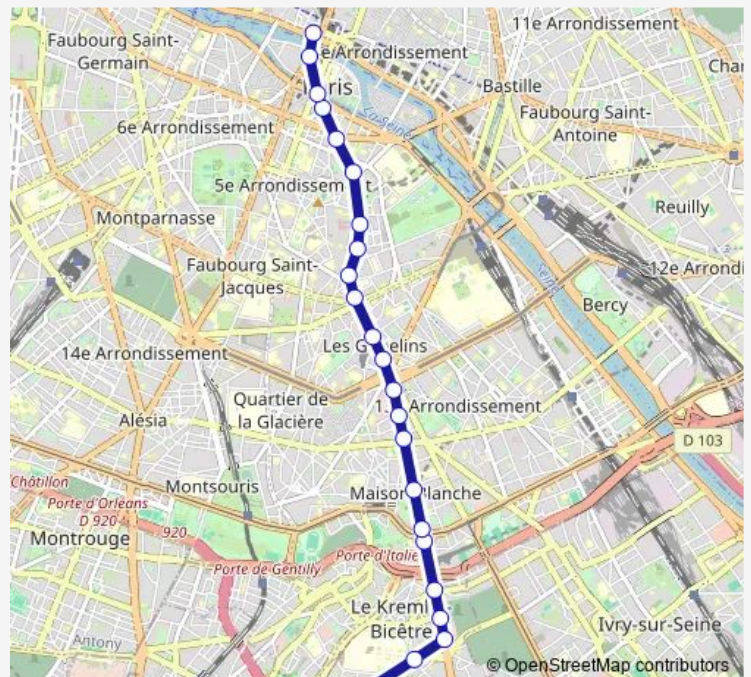

Roger Salengro - Fontainebleau

Convention - Fontainebleau

LE Kremlin-Bicetre-Metro

Route schedule

Chatelet — LE Kremlin-Bicetre-Metro

Monday 01:00-09:33

Tuesday 00:23-09:33

Wednesday 00:23-09:33

Thursday 00:23-09:33

Friday 00:23-20:14

Saturday 00:10-01:00

Sunday 01:00-19:46

Route info

Direction: Chatelet

Stops: 21

Trip Duration: 0 hour 33 min

47 — (Fort DU Kremlin-Bicetre <-> Chatelet) - Retour

## Direction

Fort DU Kremlin-Bicetre — Chatelet

24 stops

[Open route schedule](#)

Fort DU Kremlin-Bicetre

Barnufles - LA Piscine

Hopital DU Kremlin-Bicetre

LE Kremlin-Bicetre-Metro