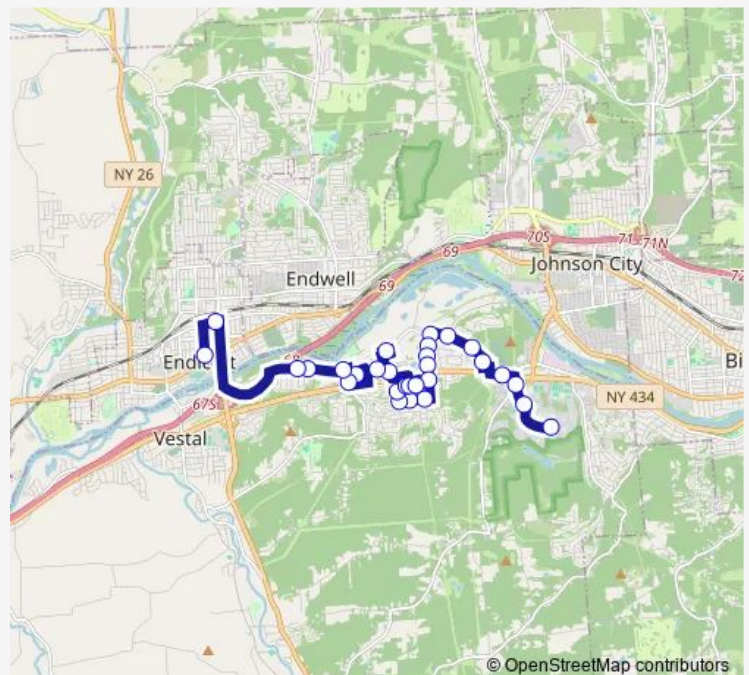

Thursday 17:45

Friday 17:45

Saturday —

Sunday —

Route info

Direction: Washington/Broad

Stops: 33

Trip Duration: 0 hour 40 min

Vestal/Andrea

Campus Plaza/Rite Aid

Bunn Hill/NY 434e Southbound

BU/Power Plant

BU School of Management

BU Union

Direction

Washington/Broad — BU Mohawk Bldg

33 stops

[Open route schedule](#)

Washington/Broad

Main/Lincoln

Main/Medical Arts

Vestal Ave/ River Terrace

Vestal Ave/Stage Rd

434 E/Clayton

Thursday 07:15-17:05

Friday 07:15-17:05

Saturday —

Sunday —

Route info

Direction: Washington/Broad

Stops: 33

Trip Duration: 0 hour 40 min