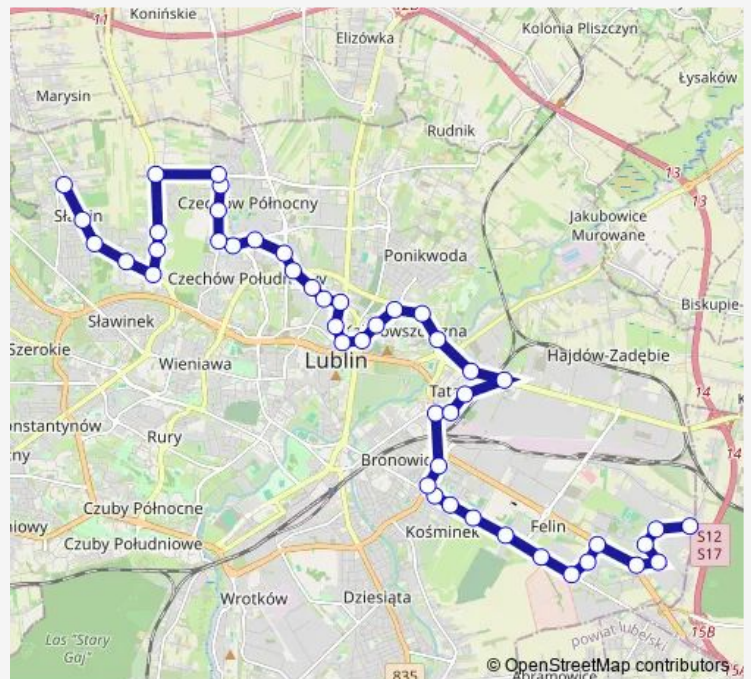

Wednesday 04:15-05:13

Thursday 04:15-05:13

Friday 04:15-05:13

Saturday 04:20

Sunday 04:20

Route info

Direction:

Stops: 0

Trip Duration: – min

Direction

Felin 01 — Felin Spiessa 02

2 stops

[Open route schedule](#)

Felin 01

Felin Spiessa 02

Route schedule