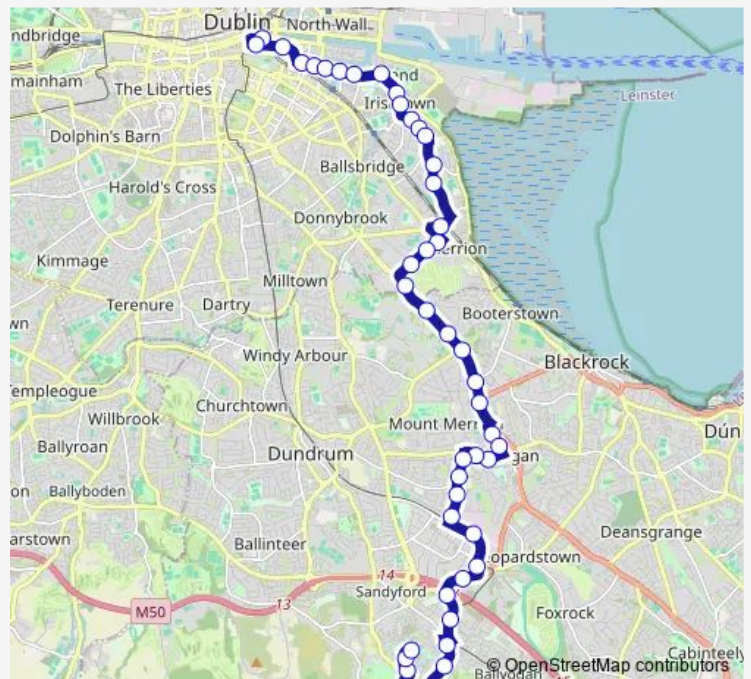

Thursday 07:40-23:30

Friday 07:40-23:30

Saturday 07:30-23:30

Sunday 09:30-23:30

Route info

Direction: Poolbeg Street

Stops: 45

Trip Duration: 0 hour 53 min