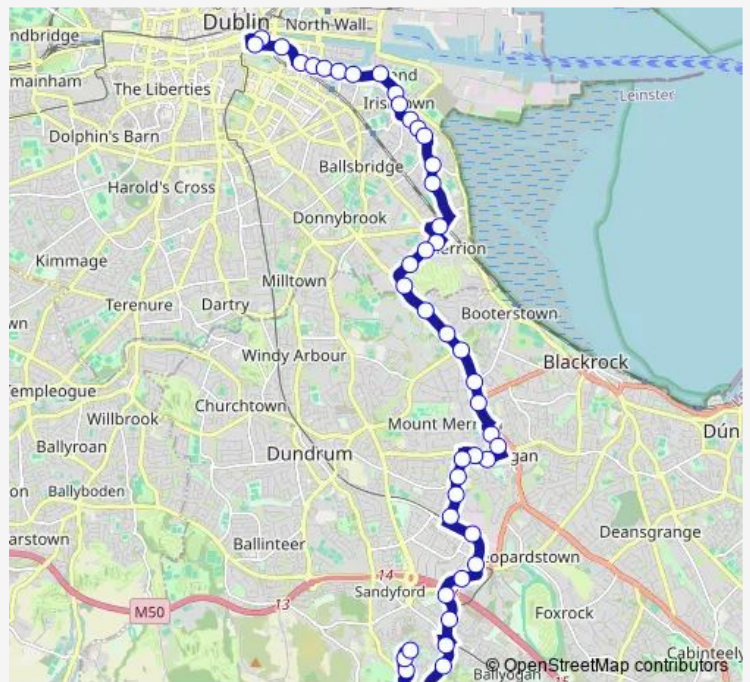

Bus 47 Poolbeg Street - Belarmine

[Go to website](#)

Direction
 Poolbeg Street — Belarmine
 45 stops
[Open route schedule](#)

- Poolbeg Street
- Townsend Street
- Prince's Street South
- Erne Street
- Pearse Square
- Grand Canal Quay
- Ringsend Road
- Ringsend Garage
- Ringsend
- Irishtown Road
- Tritonville Road
- Star of the Sea
- Farney Park
- Sandymount
- Gilford Road
- Park Avenue
- Ailesbury Road
- Nutley Lane
- St Vincent's Hospital
- Rte
- Belfield Court

Route schedule
 Poolbeg Street — Belarmine

Monday	07:40-23:30
Tuesday	07:40-23:30
Wednesday	07:40-23:30
Thursday	07:40-23:30
Friday	07:40-23:30
Saturday	07:30-23:30
Sunday	09:30-23:30

Route info
 Direction: Poolbeg Street
 Stops: 45
 Trip Duration: 0 hour 48 min