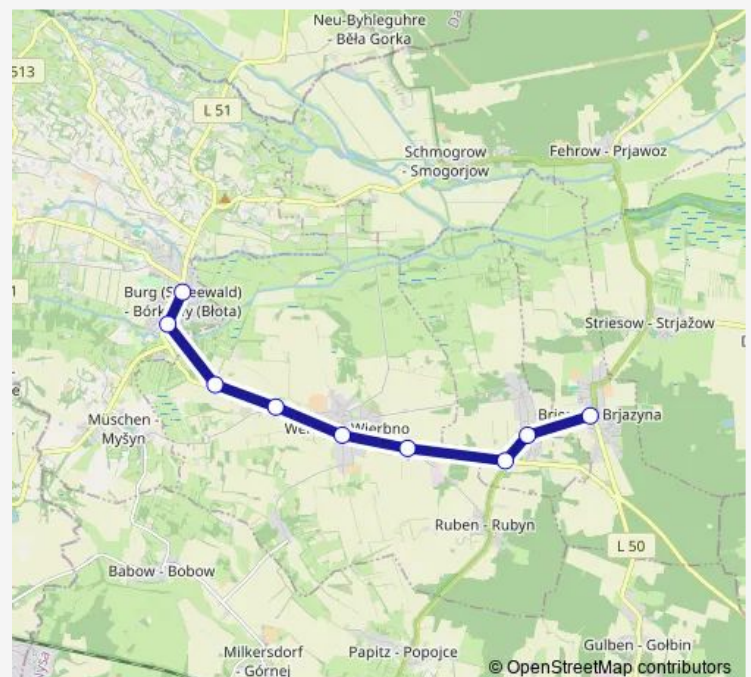

Bus 47

[Go to website](#)

Direction

Burg, Bleske (1) — Briesen Guhrower Straße

9 stops

[Open route schedule](#)

Burg, Bleske (1)

Burg Leineweberweg

Werben Ausbau

Werben Müschener Weg

Werben Kirche

Werben Rubener Straße

Guhrow Kreuzung nach Ruben

Guhrow

Briesen Guhrower Straße

Route schedule

Burg, Bleske (1) — Briesen Guhrower Straße

Monday 04:06

Tuesday —

Wednesday —

Thursday —

Friday 04:06

Saturday —

Sunday —

Route info

Direction: Burg, Bleske (1)

Stops: 9

Trip Duration: 0 hour 10 min

47 Bus time schedules and route maps are available in an offline PDF at busmaps.com. Use the busmaps.com website to see live bus times, train schedule or subway schedule, and step-by-step directions for all public transit in Cottbus