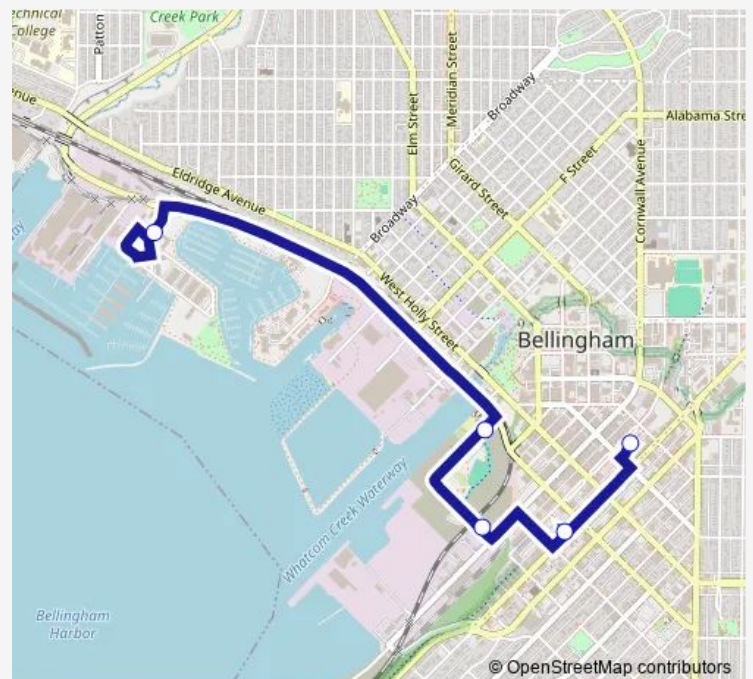

### Direction

Bellingham Station — Squalicum Harbor

5 stops

[Open route schedule](#)

Bellingham Station

State St at Chestnut St

Laurel St at Cornwall Ave

Granary Ave at Chestnut St

Squalicum Harbor

### Route schedule

Bellingham Station — Squalicum Harbor

Monday 07:25-17:25

Tuesday 07:25-17:25

Wednesday 07:25-17:25

Thursday 07:25-17:25

Friday 07:25-17:25

Saturday 07:25-17:25

### Route info

Direction: Bellingham Station

Stops: 5

Trip Duration: 0 hour 13 min

47 — Harbor&Downtown

**Direction**

Squalicum Harbor — Bellingham Station

8 stops