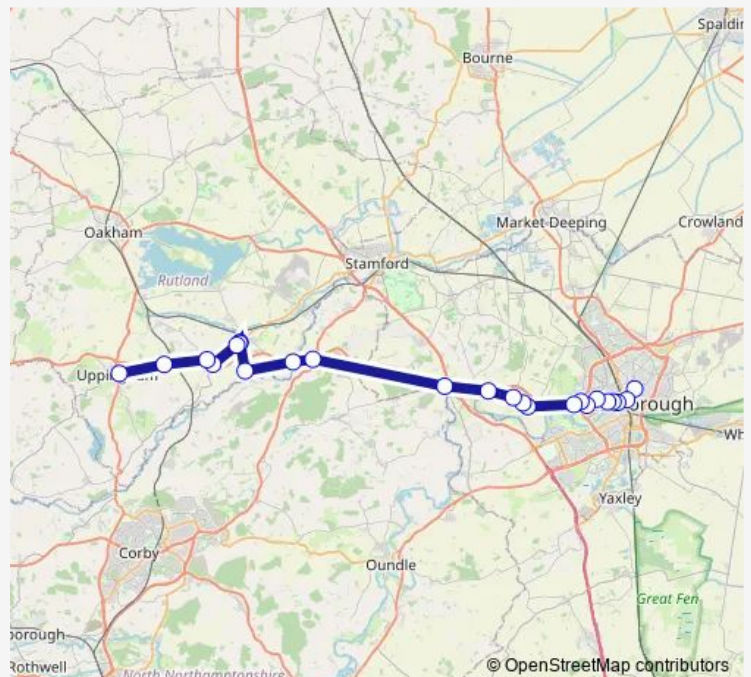

Hall Lane

The Coach House Inn

Weares Close

Route schedule

Kings School — North Street East

Monday 08:10-16:05

Tuesday 08:10-16:05

Wednesday 08:10-16:05

Thursday 08:10-16:05

Friday 08:10-16:05

Saturday —

Sunday —

Route info

Direction: Kings School

Stops: 24

Trip Duration: 0 hour 56 min

■ 47 — Uppingham - Peterborough

BusMaps

Willoughby Road

Old Pheasant

North Street East

Direction

North Street East — Kings School

21 stops

Monday 07:05-15:44

Tuesday 07:05-15:44

Wednesday 07:05-15:44

Thursday 07:05-15:44

Friday 07:05-15:44

Saturday —

Sunday —

Route info