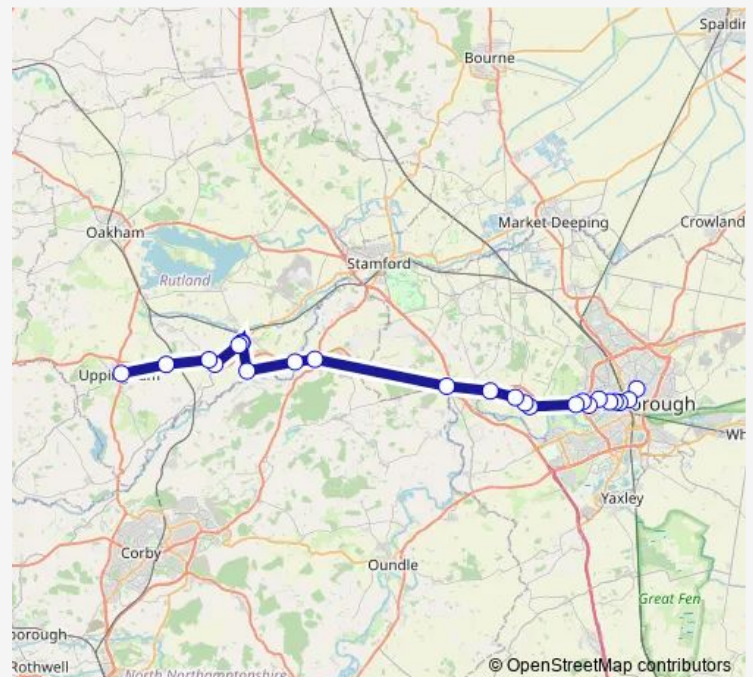

Hall Lane

The Coach House Inn

Weares Close

Route schedule

Kings School — North Street East

Monday 08:15-16:05

Tuesday 08:15-16:05

Wednesday 08:15-16:05

Thursday 08:15-16:05

Friday 08:15-16:05

Saturday —

Sunday —

Route info

Direction: Kings School

Stops: 24

Trip Duration: 0 hour 56 min

■ 47 — Uppingham - Peterborough

Willoughby Road

Old Pheasant

North Street East

Direction

North Street East — Kings School

21 stops

[Open route schedule](#)

Tuesday 07:05-15:44

Wednesday 07:05-15:44

Thursday 07:05-15:44

Friday 07:05-15:44

Saturday —

Sunday —

Route info

Direction: North Street East