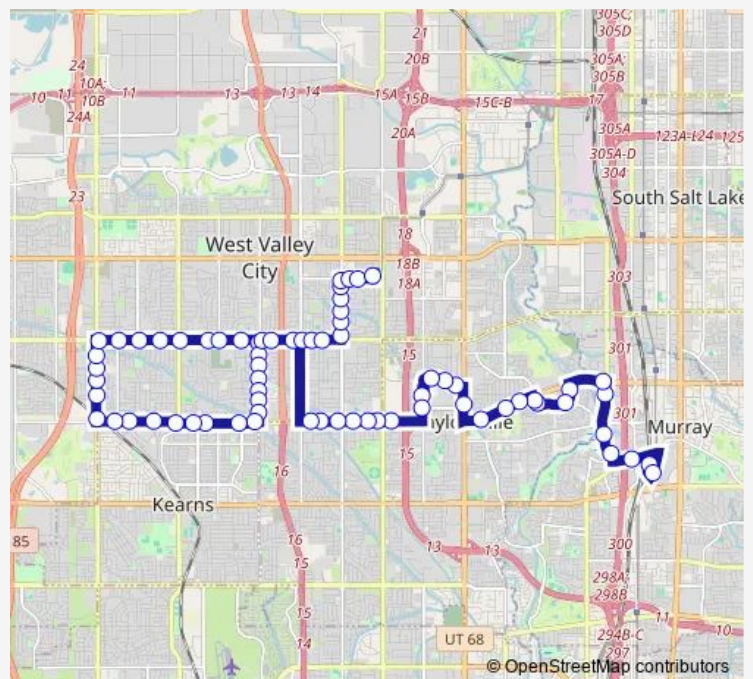

### Direction

West Valley Central Station (Bay F) — Murray Central Station (Bay B)

69 stops

[Open route schedule](#)

West Valley Central Station (Bay F)

3650 S / Granger Dr (Wb)

3650 S / 3100 W (Wb)

3200 W / 3650 S (Sb)

### Route schedule

West Valley Central Station (Bay F) — Murray Central Station (Bay B)

Monday 04:44-23:11

Tuesday 04:44-23:11

Wednesday 04:44-23:11

Thursday 04:44-23:11

Friday 04:44-23:11

Saturday 06:15-21:15

### Route info

Direction: West Valley Central Station (Bay F)

Stops: 69

Trip Duration: 1 hour 14 min

47 — 4700 South

5600 W @ 4238 S

5600 W @ 4290 S

5600 W @ 4390 S

## Route info

Direction: Murray Central Station (Bay B)

Stops: 70

Trip Duration: 1 hour 3 min

4700 S @ 3230 W

4700 S @ 3400 W

4700 S @ 3460 W

4000 W @ 4122 S