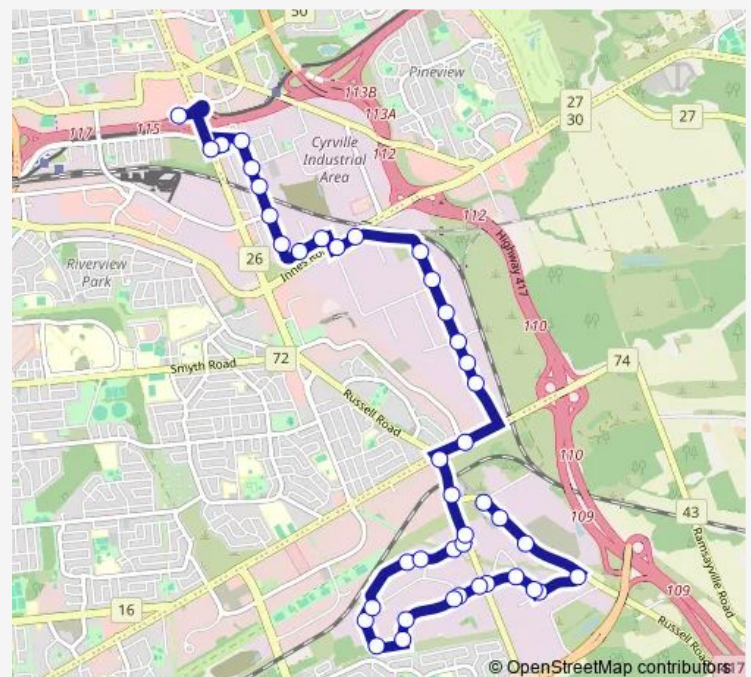

Russell / Walkley

Hawthorne / Russell

Hawthorne / Ages

Route schedule

ST-Laurent A — Russell / Hydro

Monday 05:45-08:35

Tuesday 05:45-08:35

Wednesday 05:45-08:35

Thursday 05:45-08:35

Friday 05:45-08:35

Saturday —

Sunday —

Route info

Direction: ST-Laurent A

Stops: 40

Trip Duration: 0 hour 29 min

Route schedule

Russell / Hydro — ST-Laurent B

Monday 15:05-17:55

Tuesday 15:05-17:55

Wednesday 15:05-17:55

Thursday 15:05-17:55

Friday 15:05-17:55

Saturday —

Sunday —

Route info

Direction: Russell / Hydro

Stops: 42

Trip Duration: 0 hour 26 min

Sheffield / AD. 2740

Sheffield / Humber

2625 Sheffield