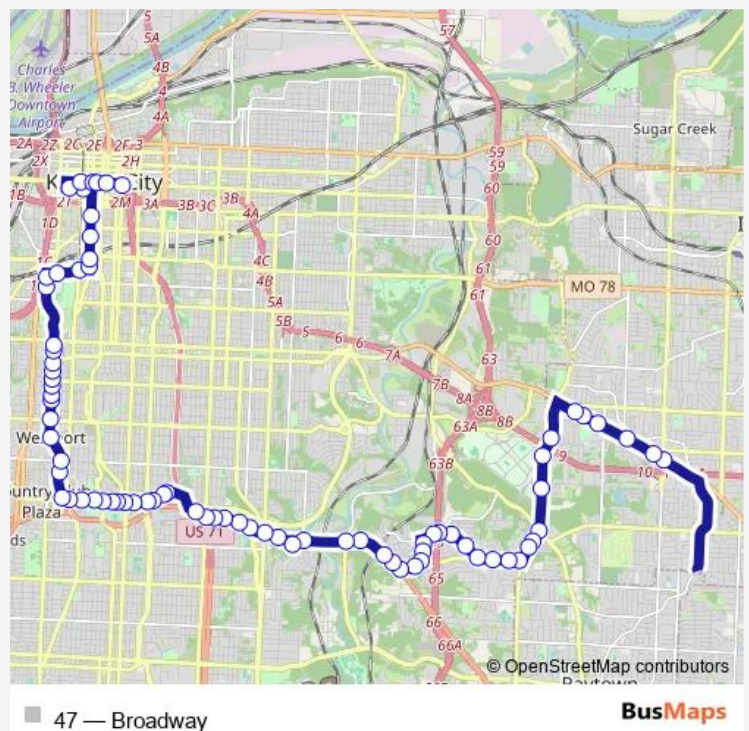

Bus 47 Broadway

[Go to website](#)

Direction

ON US 40 HWY Westbound Nearside Sterling — East Village Bay M

79 stops

[Open route schedule](#)

- ON US 40 HWY Westbound Nearside Sterling
- ON US 40 HWY Westbound Farside Sterling
- ON 40 HWY AT 10440 East 40 HWY Wb
- ON 40 HWY AT 36th Terr Wb
- ON 40 HWY AT 35th Terrace Westbound
- ON 40 HWY AT Denton Westbound
- ON Blue Ridge CUT OFF AT 38th Terr Sb
- ON Blue Ridge CUT OFF AT RED Coat Lane Southbound
- ON Blue Ridge CUT OFF AT 43rd Terr Sb
- ON Blue Ridge CUT OFF AT Raytown RD Southbound
- ON Blue Ridge CUT OFF AT 49th Southbound
- ON Blue Ridge CUT OFF AT Fast Stop Southbound
- ON SNI-A-BAR AT Blue Ridge Cutoff Wb
- ON SNI-A-BAR AT Bryams Ford Wb
- ON SNI-A-BAR AT Rinker Westbound
- ON SNI-A-BAR AT Skiles Westbound
- ON SNI-A-BAR AT 7714 SNI-A-BAR Westbound
- ON SNI-A-BAR AT Richmond Westbound
- ON SNI-A-BAR AT Eastern/Ozark Westbound
- ON SNI-A-BAR AT 7150 SNI-A-BAR Westbound
- ON Ararat DR AT 48th Terrace Southbound

Route schedule

ON US 40 HWY Westbound Nearside Sterling — East Village Bay M

Monday	05:30-23:37
Tuesday	05:30-23:37
Wednesday	05:30-23:37
Thursday	05:30-23:37
Friday	05:30-23:37
Saturday	05:12-23:12
Sunday	06:12-21:12

Route info

Direction: ON US 40 HWY Westbound Nearside Sterling

Stops: 79

Trip Duration: 1 hour 1 min

ON Ararat DR AT 5100 Ararat Southbound

ON Ararat DR AT Eastwood Southbound

ON Eastwood Tfwy AT Royal Woods Wb

ON Eastwood Tfwy AT Blue Pkwy Southwestbound

ON Blue Pkwy AT Fairway Westbound

ON Blue Pkwy AT 6300 Blue Pkwy Westbound

ON Blue Pkwy AT SNI-A-BAR Westbound

ON Blue Pkwy AT Hardesty Wb

ON Blue Pkwy AT Elmwood Westbound