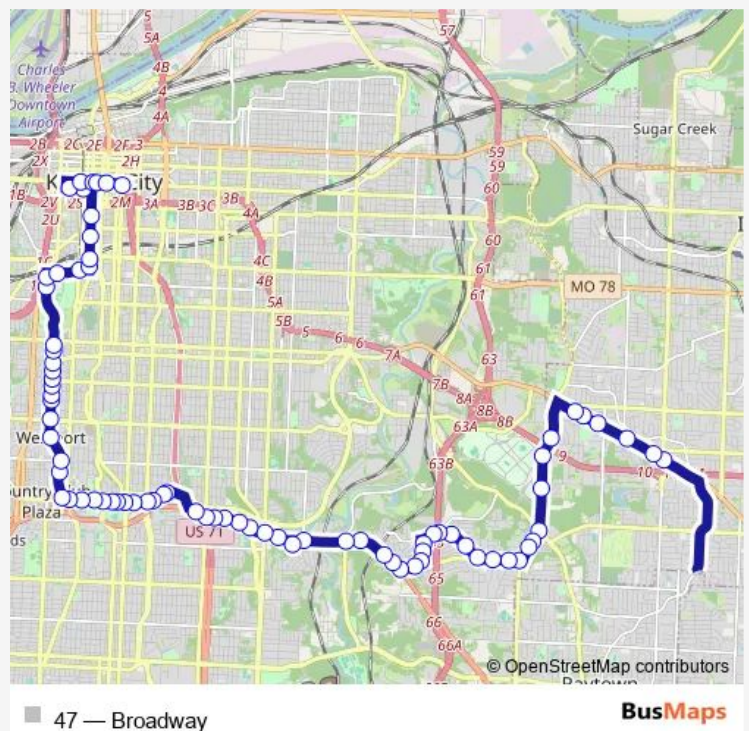

ON SNI-A-BAR AT 7150 SNI-A-BAR Westbound

ON Ararat DR AT 48th Terrace Southbound

**Route schedule**

ON US 40 HWY Westbound Nearside Sterling — East Village Bay M

Monday 05:30-23:37

Tuesday 05:30-23:37

Wednesday 05:30-23:37

Thursday 05:30-23:37

Friday 05:30-23:37

Saturday 05:12-23:12

Sunday 06:12-21:12

**Route info**

Direction: ON US 40 HWY Westbound Nearside Sterling

Stops: 79

Trip Duration: 0 hour 53 min

ON Ararat DR AT 5100 Ararat Southbound

ON Ararat DR AT Eastwood Southbound

ON Eastwood Tfwy AT Royal Woods Wb

ON Eastwood Tfwy AT Blue Pkwy Southwestbound

ON Blue Pkwy AT Fairway Westbound

ON Blue Pkwy AT 6300 Blue Pkwy Westbound

ON Blue Pkwy AT SNI-A-BAR Westbound

ON Blue Pkwy AT Hardesty Wb

ON Blue Pkwy AT Elmwood Westbound

Shops AT Blue Pkwy & Kensington

ON Blue Pkwy AT 4000 Blue Pkwy Westbound

ON Blue Pkwy AT Cleveland Wb

ON Swope Pkwy AT Benton Westbound